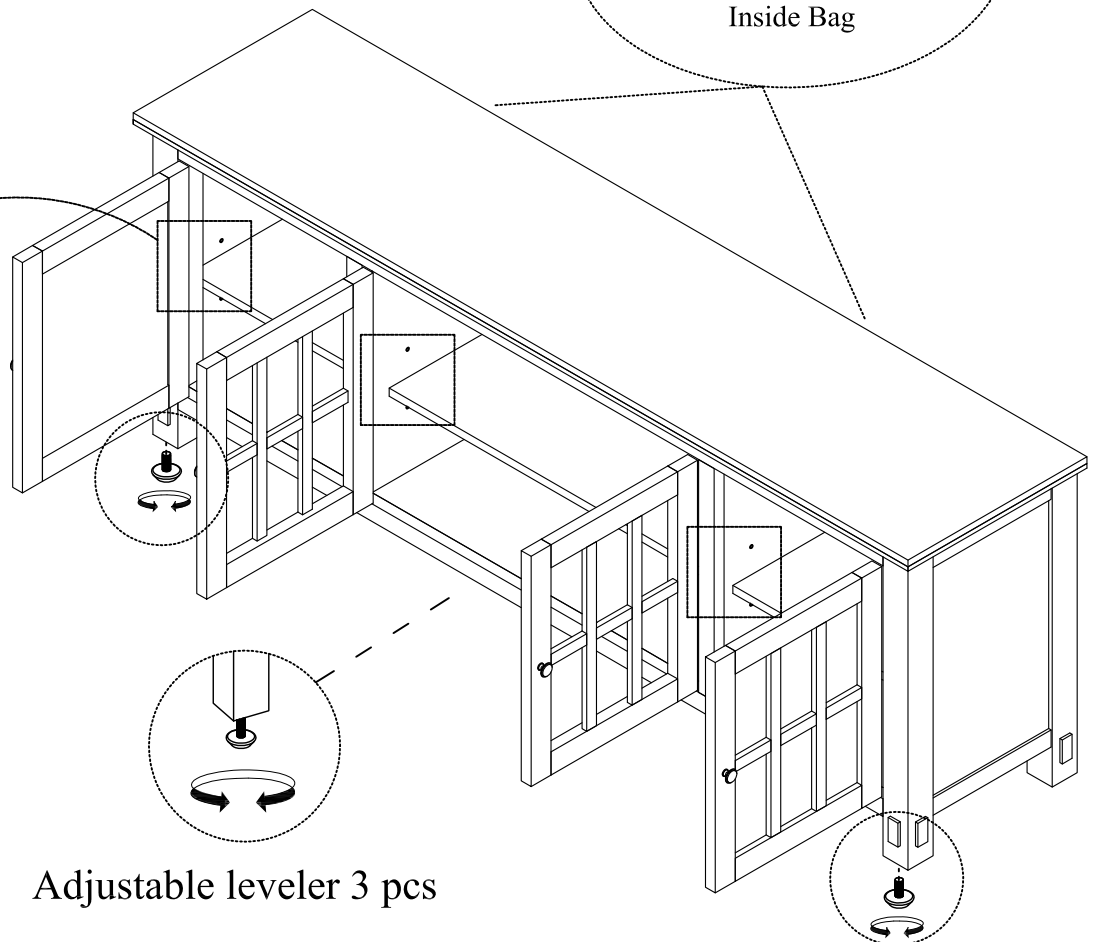

#48840
Media Console

Components and Hardware List

<p>Tipping Restraint Kits</p>  <p>(A) 2 pcs.</p>	<p>Tool Required (Not provided) Phillips Screwdriver</p> 
---	--

Unscrew to adjust the shelf height

Adjustable leveler 3 pcs