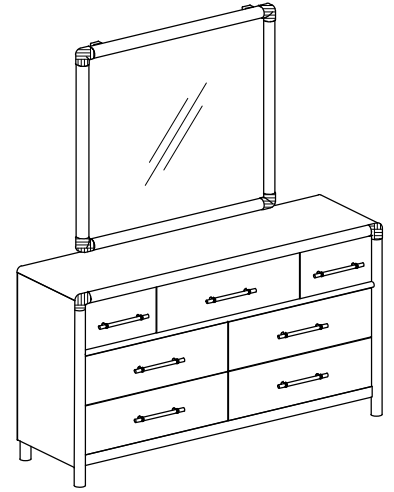

Warning :

- Be sure to check all packing material carefully for small parts, which may have come loose inside the carton during shipment.
- To prevent possible scratches and damage, this furniture **MUST BE ASSEMBLED BY TWO PEOPLE** on a soft surface such as a blanket or carpet.

30661
Dresser Mirror

Components and Hardware List

| | | | |
|-------------------------------------------------------------------------------------------------------------------------------------------|---------------------------------------------------------------------------------------------------------------------------------------|-------------------------------------------------------------------------------------------------------------------------------------------------|--------------------------------------------------------------------------------------------------------------------------------------------|
| <p>Mirror Frame 1 pc.</p>  <p>(A)</p> | <p>Support Bar 2 pcs.</p>  <p>(B)</p> | <p>Allen Head Bolt M6-32 x 45mm 8 pcs.</p>  <p>(C)</p> | <p>Lock Washer Ø9 x Ø13mm 8 pcs.</p>  <p>(D)</p> |
| <p>Flat Washer Ø8 x Ø20mm 8 pcs.</p>  <p>(E)</p> | <p>Allen Key 4 x 110mm 1 pc.</p>  <p>(F)</p> | | |