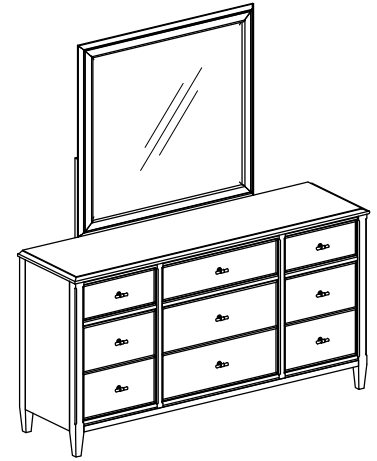

**Warning :**

- Be sure to check all packing material carefully for small parts, which may have come loose inside the carton during shipment.
- To prevent possible scratches and damage, this furniture **MUST BE ASSEMBLED BY TWO PEOPLE** on a soft surface such as a blanket or carpet.

25061  
Dresser Mirror

**Components and Hardware List**

<p>Mirror Frame 1 pc.</p>  <p>(A)</p>	<p>Support Bar 2 pcs.</p>  <p>(B)</p>	<p>Allen Head Bolt M6-32 x 45mm 8 pcs.</p>  <p>(C)</p>	<p>Lock Washer Ø9 x Ø13mm 8 pcs.</p>  <p>(D)</p>
<p>Flat Washer Ø8 x Ø20mm 8 pcs.</p>  <p>(E)</p>	<p>Allen Key 4 x 110mm 1 pc.</p>  <p>(F)</p>		