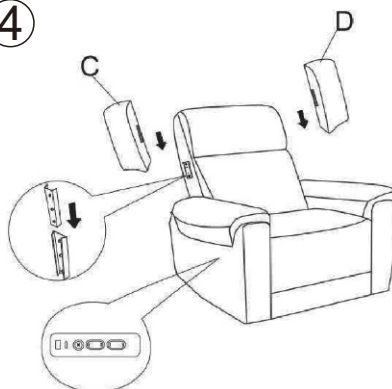

CALGARY RECLINER

ASSEMBLY INSTRUCTIONS

AX 1

B X 1

C X 1

DX 1

①

Power cord

Untie the power cord.

②

③

④

⑤

Wall Plug Transformer

Connect wall plug transformer to transformer switch
wall plug transformer to Transformer
Power Switch

1. Press button ① Leg Rest Open
2. Press button ② Leg Rest Close
3. Press button ③ Headrest Forward
4. Press button ④ Headrest Back
5. Home button ⑤ All close

1. Press button 1 Leg Rest Open
2. Press button 2 Leg Rest Close
3. Press button 3 Headrest Forward
4. Press button 4 Headrest Back
5. Home button 5 All close

CALGARY SOFA

ASSEMBLY INSTRUCTIONS

AX 1

BX 1

CX 1