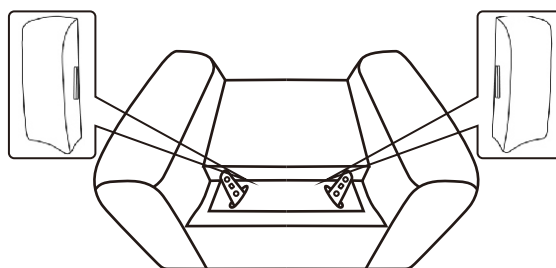

CALGARY RECLINER

ASSEMBLY INSTRUCTIONS

AX 1

B X 1

C X 1

DX 1

①

Power cord

Untie the power cord.

②

③

④

⑤

Wall Plug Transformer

Connect wall plug transformer to transformer switch
wall plug transformer to Transformer
Power Switch

1. Press button ① Leg Rest Open
2. Press button ② Leg Rest Close
3. Press button ③ Headrest Forward
4. Press button ④ Headrest Back
5. Home button ⑤ All close

1. Press button 1 Leg Rest Open
2. Press button 2 Leg Rest Close
3. Press button 3 Headrest Forward
4. Press button 4 Headrest Back
5. Home button 5 All close

CALGARY SOFA

ASSEMBLY INSTRUCTIONS

AX 1

BX 1

CX 1