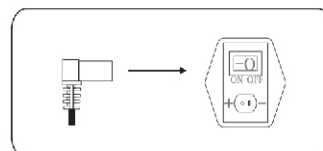

Untie the power cord.

②

③

④

⑤

Wall Plug Transformer

Connect wall plug transformer to transformer switch
wall plug transformer to Transformer
Power Switch

1. Press button ① Leg Rest Open
2. Press button ② Leg Rest Close
3. Press button ③ Headrest Forward
4. Press button ④ Headrest Back
5. Home button ⑤ All close

CALGARY LOVESEAT

ASSEMBLY INSTRUCTIONS

AX 1

BX 1

CX 1

DX 1

EX 1

FX 1