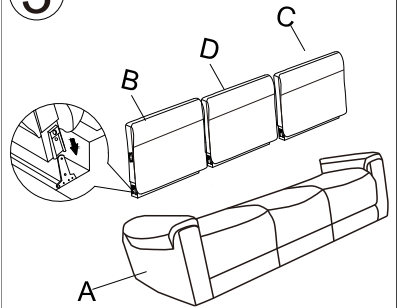

1. Press button 1 Leg Rest Open
2. Press button 2 Leg Rest Close
3. Press button 3 Headrest Forward
4. Press button 4 Headrest Back
5. Home button 5 All close

CALGARY SOFA

ASSEMBLY INSTRUCTIONS

AX 1

BX 1

CX 1

DX 1

EX 1

FX 1

①

Untie the power cord.

②

③

④

⑤

Wall Plug Transformer

Connect wall plug transformer to transformer switch.
wall plug transformer to Transformer Power Switch

1. Press button ① Leg Rest Open
2. Press button ② Leg Rest Close
3. Press button ③ Headrest Forward
4. Press button ④ Headrest Back
5. Home button ⑤ All close