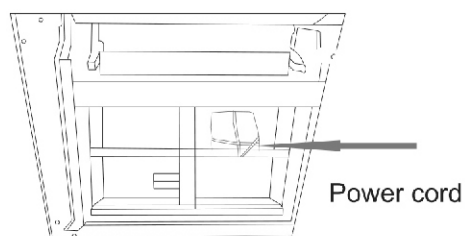

CALGARY RECLINER

ASSEMBLY INSTRUCTIONS

AX 1

B X 1

C X 1

DX 1

①

Power cord

Untie the power cord.

②

③

④

⑤

Wall Plug Transformer

Connect wall plug transformer to transformer switch
wall plug transformer to Transformer
Power Switch

1. Press button ① Leg Rest Open
2. Press button ② Leg Rest Close
3. Press button ③ Headrest Forward
4. Press button ④ Headrest Back
5. Home button ⑤ All close