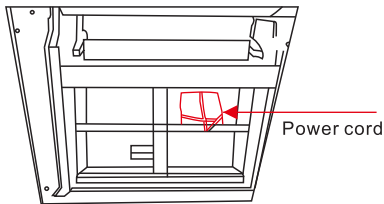

DX 1

EX 1

FX 1

1

Untie the power cord.

2