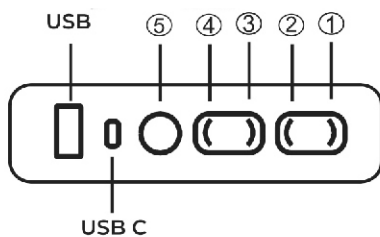

CALGARY RECLINER

ASSEMBLY INSTRUCTIONS

AX 1

B X 1

C X 1

DX 1

①

Power cord

Untie the power cord.

②

③

④

⑤

Wall Plug Transformer

Connect wall plug transformer to transformer switch
wall plug transformer to Transformer
Power Switch

1. Press button ① Leg Rest Open
2. Press button ② Leg Rest Close
3. Press button ③ Headrest Forward
4. Press button ④ Headrest Back
5. Home button ⑤ All close

CALGARY LOVESEAT

ASSEMBLY INSTRUCTIONS

AX 1

BX 1

CX 1

DX 1

EX 1

FX 1