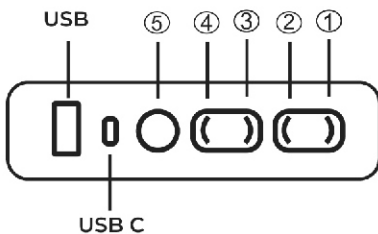

CALGARY LOVESEAT

ASSEMBLY INSTRUCTIONS

AX 1

BX 1

CX 1

DX 1

EX 1

FX 1

1

Untie the power cord.

2

3

4

5

Wall Plug Transformer

Connect wall plug transformer to transformer switch.
wall transformer to Transformer Power Switch