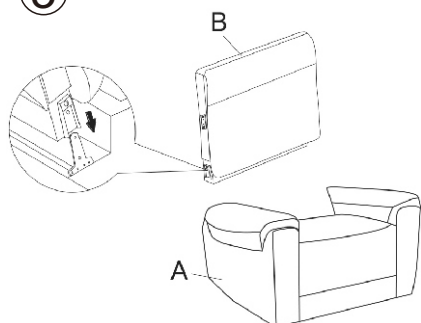

CALGARY RECLINER

ASSEMBLY INSTRUCTIONS

AX 1

B X 1

C X 1

DX 1

①

Power cord

Untie the power cord.

②

③

④

⑤

Wall Plug Transformer

Connect wall plug transformer to transformer switch
wall plug transformer to Transformer
Power Switch

1. Press button ① Leg Rest Open
2. Press button ② Leg Rest Close
3. Press button ③ Headrest Forward
4. Press button ④ Headrest Back
5. Home button ⑤ All close

1. Press button 1 Leg Rest Open
2. Press button 2 Leg Rest Close
3. Press button 3 Headrest Forward
4. Press button 4 Headrest Back
5. Home button 5 All close

CALGARY SOFA

ASSEMBLY INSTRUCTIONS

AX 1

BX 1

CX 1