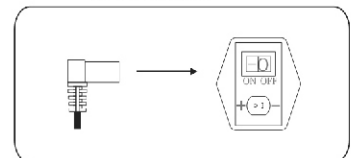

1

Untie the power cord.

2

3

4

5

Wall Plug Transformer

Connect wall plug transformer to transformer switch.
wall plug transformer to Transformer Power Switch

USB 5 4 3 2 1

USB C

1. Press button 1 Leg Rest Open
2. Press button 2 Leg Rest Close
3. Press button 3 Headrest Forward
4. Press button 4 Headrest Back
5. Home button 5 All close