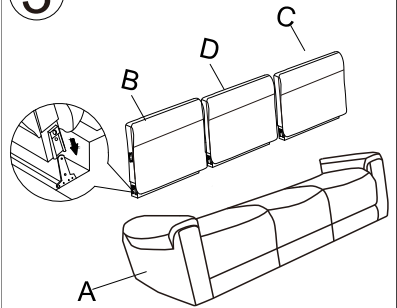

CALGARY SOFA

ASSEMBLY INSTRUCTIONS

AX 1

BX 1

CX 1

DX 1

EX 1

FX 1

1

Untie the power cord.

2

3

4

5

Wall Plug Transformer

Connect wall plug transformer to transformer switch.
wall plug transformer to Transformer Power Switch

USB 5 4 3 2 1

USB C

1. Press button 1 Leg Rest Open
2. Press button 2 Leg Rest Close
3. Press button 3 Headrest Forward
4. Press button 4 Headrest Back
5. Home button 5 All close