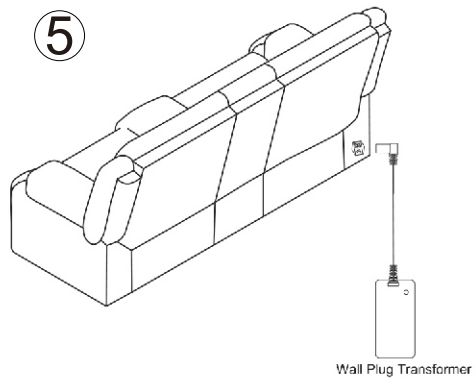

1

Untie the power cord.

2

3

4

5

Wall Plug Transformer

Connect wall plug transformer to transformer switch.
wall plug transformer to Transformer Power Switch

USB 5 4 3 2 1

USB C

1. Press button 1 Leg Rest Open
2. Press button 2 Leg Rest Close
3. Press button 3 Headrest Forward
4. Press button 4 Headrest Back
5. Home button 5 All close