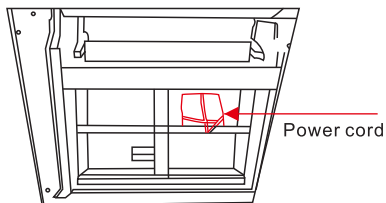

CALGARY SOFA

ASSEMBLY INSTRUCTIONS

AX 1

BX 1

CX 1

DX 1

EX 1

FX 1

1

Untie the power cord.

2

3

4

5

Wall Plug Transformer

Connect wall plug transformer to transformer switch.
wall plug transformer to Transformer Power Switch

USB 5 4 3 2 1

USB C

1. Press button 1 Leg Rest Open
2. Press button 2 Leg Rest Close
3. Press button 3 Headrest Forward
4. Press button 4 Headrest Back
5. Home button 5 All close