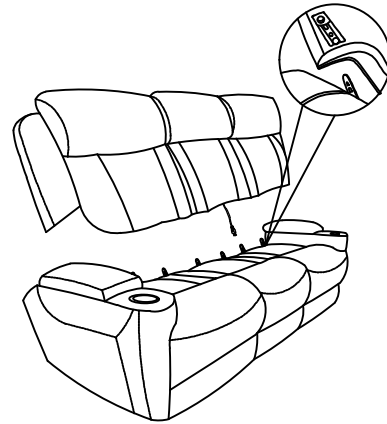

Parker Living®
HERITAGE

ASSEMBLY INSTRUCTIONS DALTON COLLECTION MDAL#834

Connect wire behind seat to wire under the headrest, then slide back onto connecting brackets and push until you hear a clicking sound.