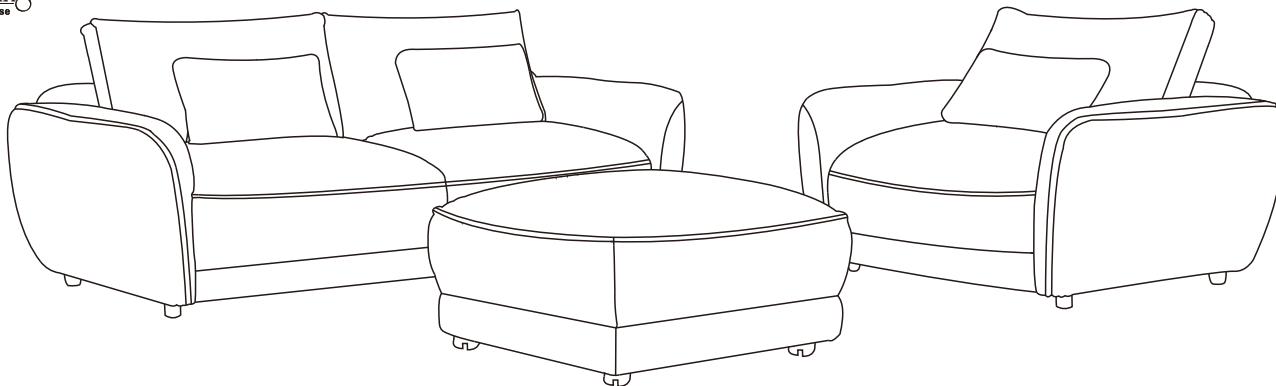

Parker Living
A Division of Parker House

Assembly Instructions Utopia Sofa group

BEFORE ASSEMBLY

Thank you for purchasing this quality product. This product has been designed for easy assembly and constructed for durability. Please take the time to read and follow the assembly instructions carefully.

PART LIST

When unpacking, please be careful not to discard any parts with the packaging. Before continuing, please make sure you have the following parts:

Item# SUTP#912-MGIV/SUTP#932-MGGR
Description# Sofa - 2 cushion seat with lumbar pillow

HARDWARE LIST			
No	Description	Sketch	Qty
A	Plastic leg		5 PCS

Sofa

Please lay the item on its back on a soft, clean floor. Open the flap in the lining and remove the red package containing the five plastic legs. Install as shown below.

Seat contains 2.2 Density Foam and 10% Feather, Back Cushion contains 100% Fiber.