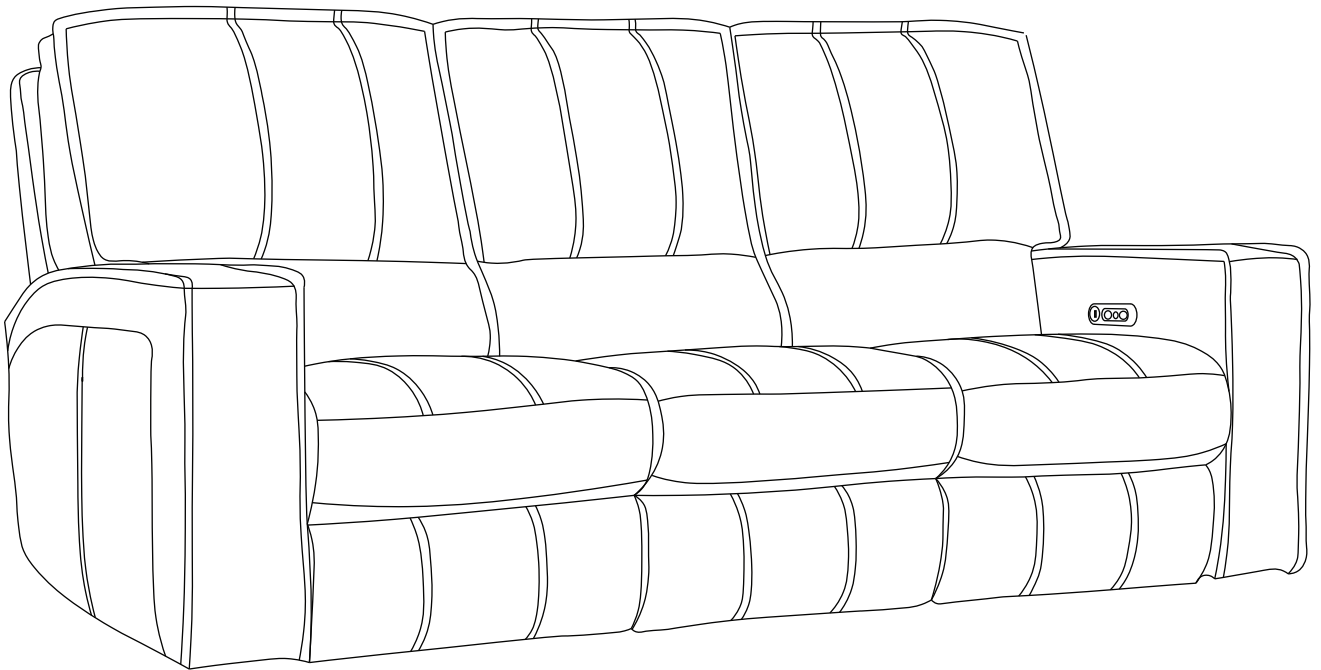

Parker Living®
A Division of Parker House

ROCKFORD COLLECTION

MROC#833PH
Power Triple Reclining Sofa

ASSEMBLY INSTRUCTIONS NOTICE DE MONTAGE

ROCKFORD COLLECTION - MROC#833PH

x1

x1

x1

x1

Step 1

Step 2

Headrest connection

ROCKFORD COLLECTION - MROC#833PH

AC Power Cord

Step 3

Step 4