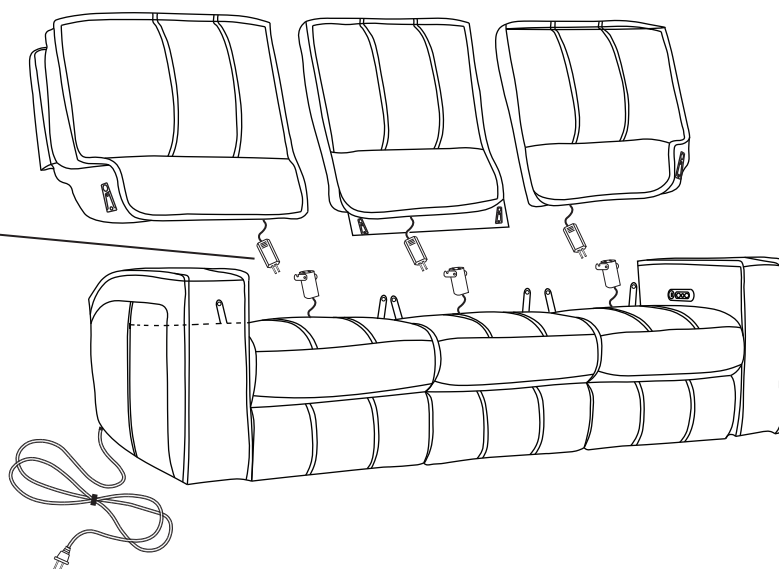

Parker Living®
A Division of Parker House

ROCKFORD COLLECTION

MROC#833PH
Power Triple Reclining Sofa

ASSEMBLY INSTRUCTIONS NOTICE DE MONTAGE

ROCKFORD COLLECTION - MROC#833PH

x1

x1

x1

x1

Step 1

Step 2

Headrest connection

ROCKFORD COLLECTION - MROC#833PH

AC Power Cord

Step 3

Step 4