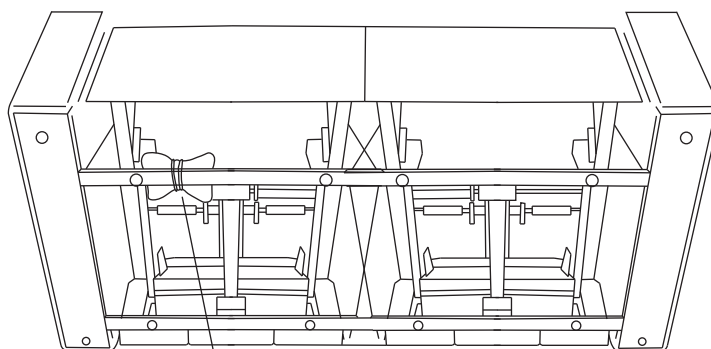

Parker Living®
A Division of Parker House

ROCKFORD COLLECTION

MROC#822PH
Power Loveseat

ASSEMBLY INSTRUCTIONS NOTICE DE MONTAGE

ROCKFORD COLLECTION - MROC#822PH

Step 1

Step 2

Headrest connection

ROCKFORD COLLECTION - MROC#822PH

x1

x1

x1

Step 3

AC Power Cord

Step 4