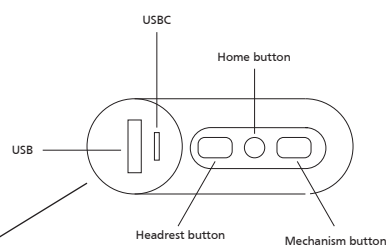

Parker Living®
A Division of Parker House

ROCKFORD COLLECTION

MROC#822PH
Power Loveseat

ASSEMBLY INSTRUCTIONS NOTICE DE MONTAGE

ROCKFORD COLLECTION - MROC#822PH

Step 1

Step 2

Headrest connection

ROCKFORD COLLECTION - MROC#822PH

x1

x1

x1

Step 3

AC Power Cord

Step 4