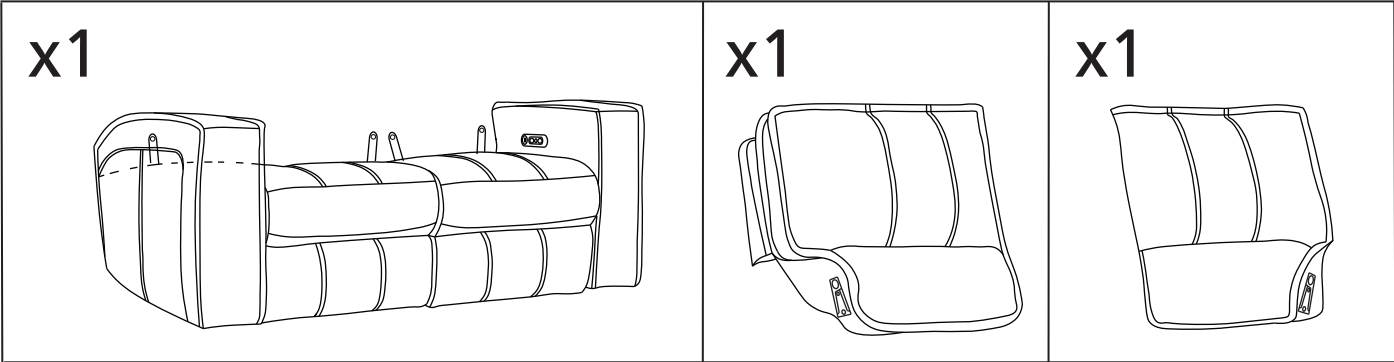

Parker Living®
A Division of Parker House

ROCKFORD COLLECTION

MROC#822PH
Power Loveseat

ASSEMBLY INSTRUCTIONS NOTICE DE MONTAGE

ROCKFORD COLLECTION - MROC#822PH

Step 1

Step 2

Headrest connection