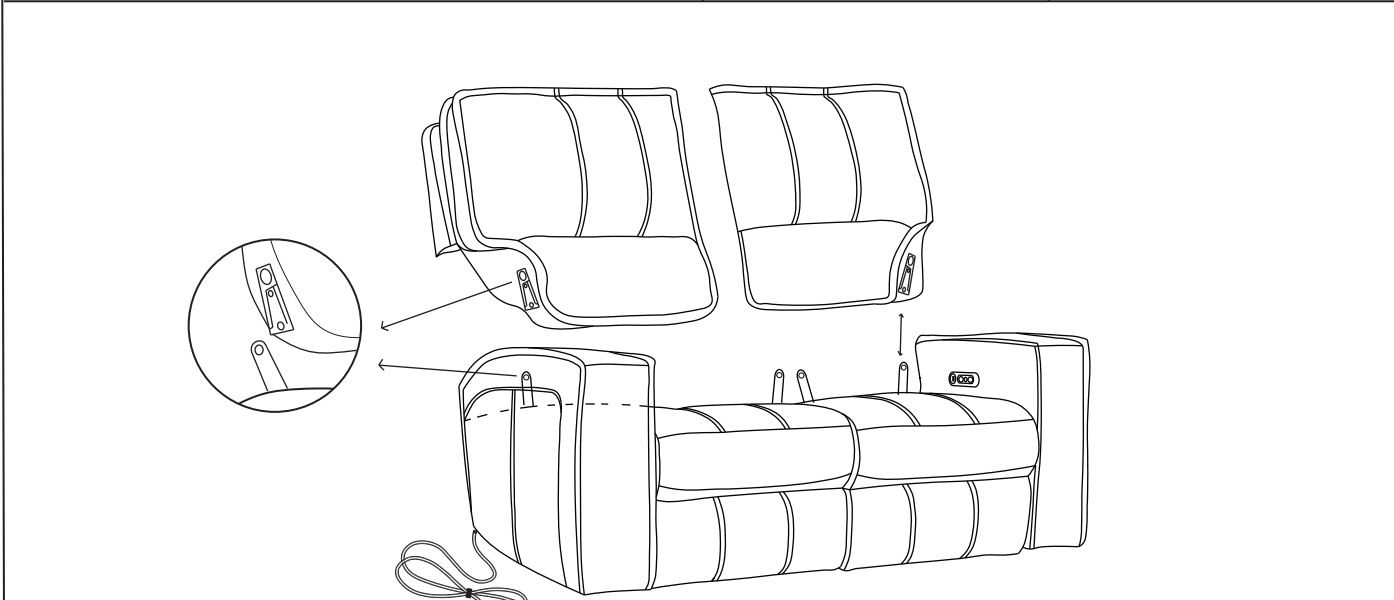

Parker Living®
A Division of Parker House

ROCKFORD COLLECTION

MROC#822PH
Power Loveseat

ASSEMBLY INSTRUCTIONS NOTICE DE MONTAGE

ROCKFORD COLLECTION - MROC#822PH

Step 1

Step 2

Headrest connection

ROCKFORD COLLECTION - MROC#822PH

x1

x1

x1

Step 3

AC Power Cord

Step 4