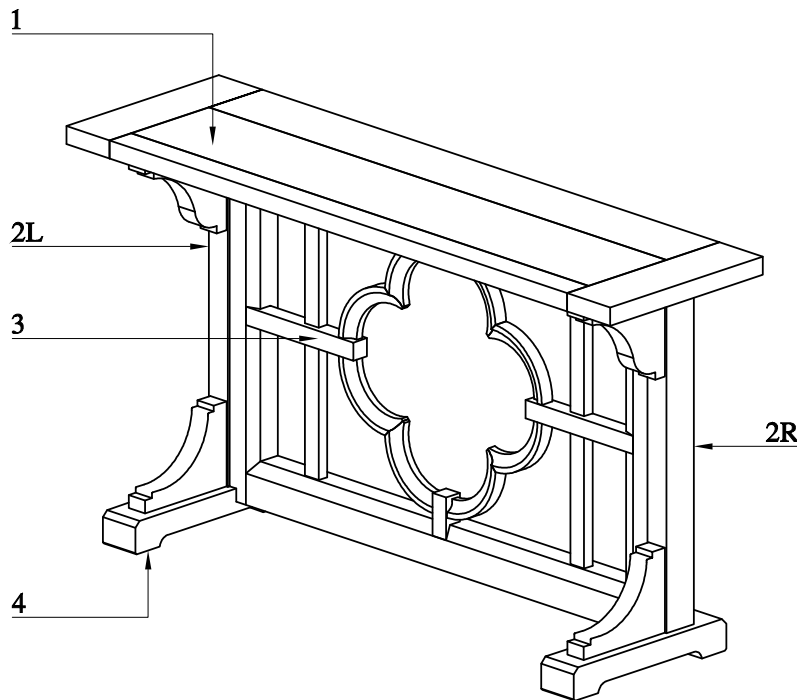

MAGNUSSEN®
H O M E
Bringing dreams home.

ASSEMBLY INSTRUCTIONS

MODEL : T4502-73 Wood Rectangular Sofa Table SU

CAUTION: PLEASE READ ALL INSTRUCTIONS BEFORE STARTING THE ASSEMBLY OF THIS PRODUCT. THESE PIECES ARE HEAVY. IN ORDER TO PREVENT PERSONAL INJURY AND ENSURE THAT THIS PRODUCT IS NOT DAMAGED DURING THE ASSEMBLY PROCESS. IT IS STRONGLY RECOMMENDED THAT YOU ENLIST THE ASSISTANCE OF ONE OR MORE PEOPLE IN CASE OF EXCESS STAIN, WIPE THE BOTTOM OF THE UNIT BEFORE PLACING ON ANY SURFACE.

LIST OF PARTS

No.	Description	Q'ty
1	Top table	1
2	Left and right leg frame	2
3	Back frame	1
4	Leveler	4

LIST OF HARDWARE

No.	Description	Q'ty
A	 Bolt	Φ 1/4"* 64mm 6
B	 Bolt	Φ 1/4"* 38mm 2
C	 Half moon washer	15*40 4
D	 Allen key	4mm 1