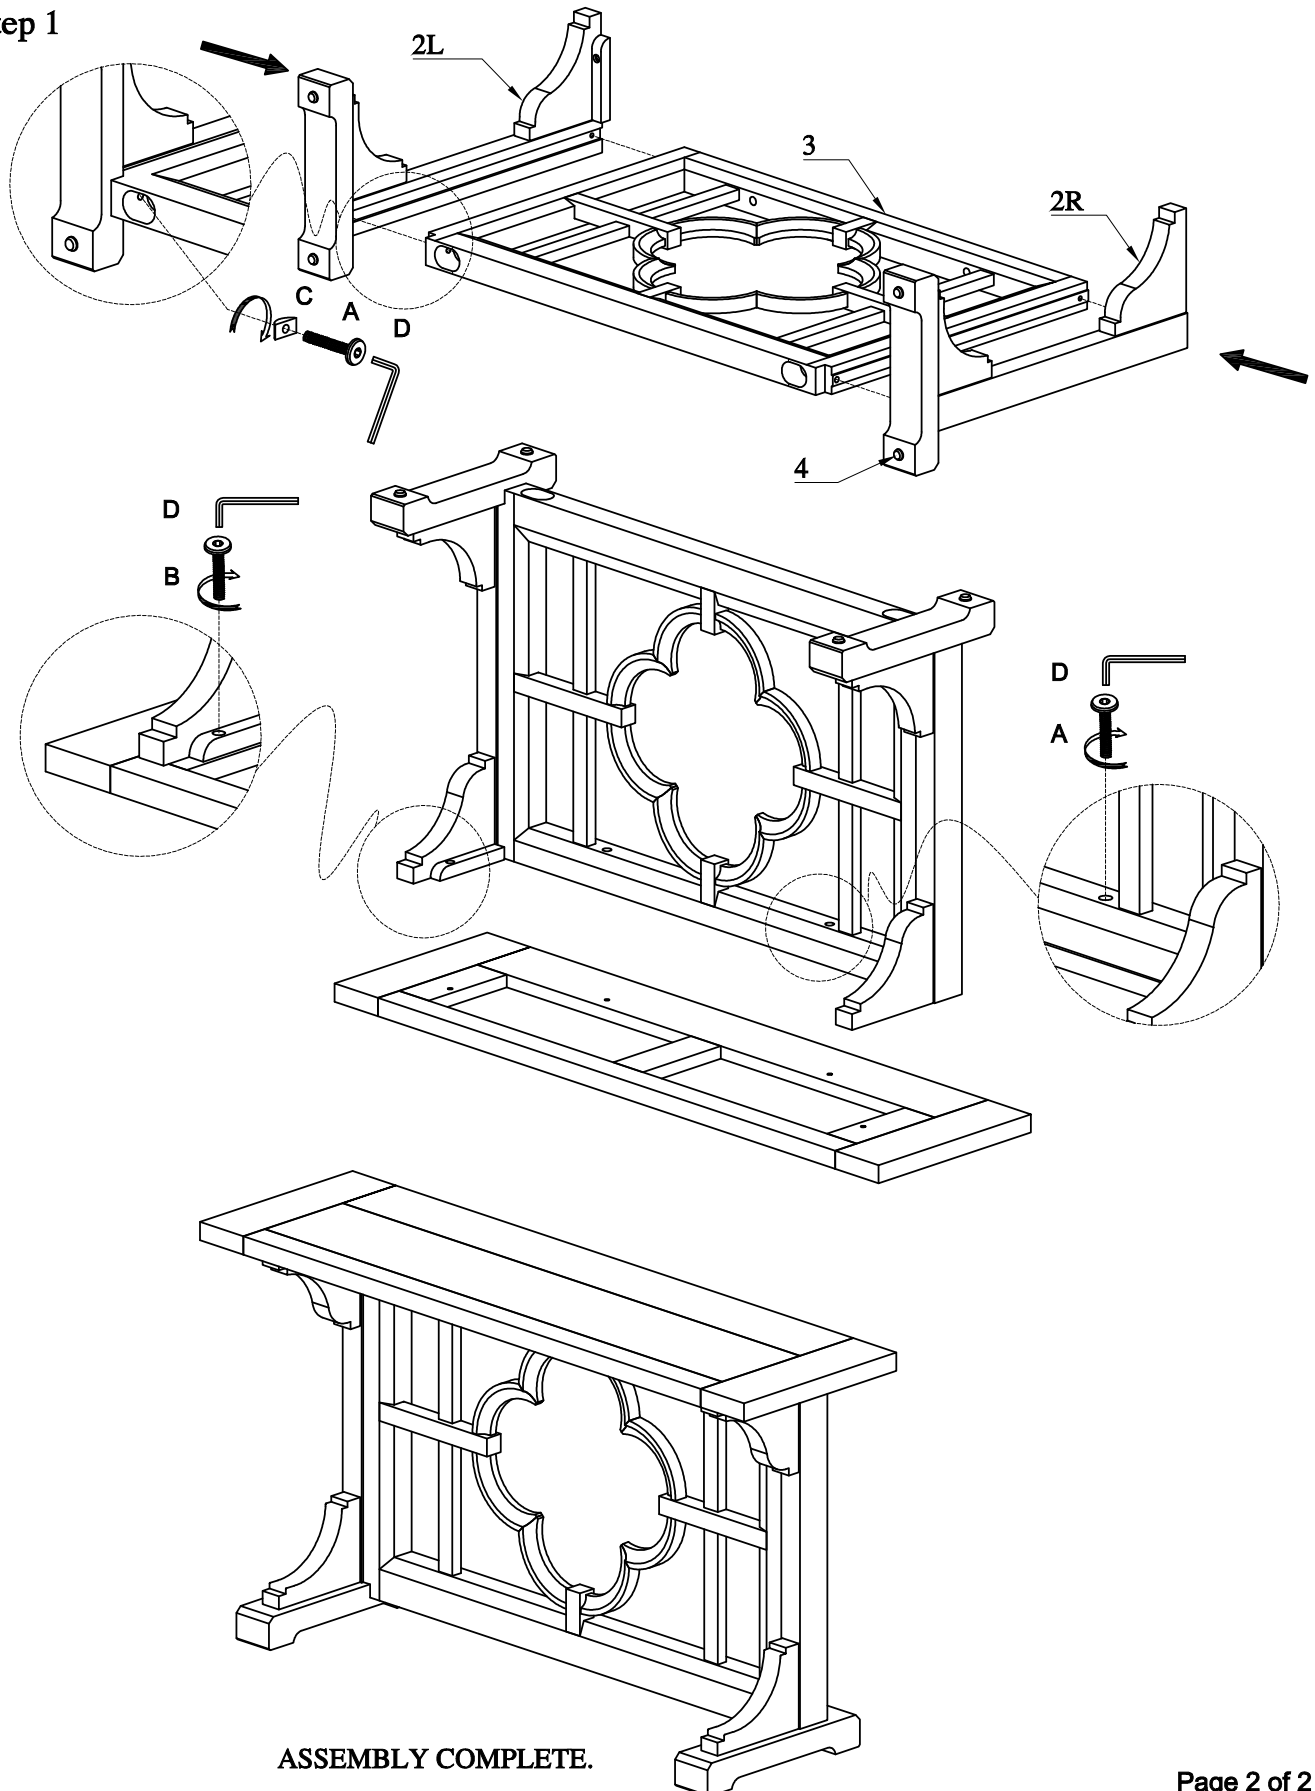

LIST OF PARTS

No.	Description	Q'ty
1	Top table	1
2	Left and right leg frame	2
3	Back frame	1
4	Leveler	4

LIST OF HARDWARE

No.	Description	Q'ty
A	 Bolt	Φ 1/4"* 64mm 6
B	 Bolt	Φ 1/4"* 38mm 2
C	 Half moon washer	15*40 4
D	 Allen key	4mm 1

MAGNUSSEN®
H O M E

Bringing dreams home.

ASSEMBLY INSTRUCTIONS

MODEL : T4502-73 Wood Rectangular Sofa Table SU

Step 1

ASSEMBLY COMPLETE.