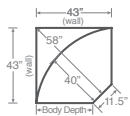

04M-723
ARMLESS MIDDLE

40S-723 ARMLESS RECLINER
4SP-723 ARMLESS (POWER)

40Q-723
LEFT ARM RECLINING CHAISE

40V-723
RIGHT ARM RECLINING CHAISE

40CS-723
STORAGE CONSOLE with
OPTIONAL POWER BUNDLE

410-723 or 41P-723 (POWER)
RECLINER
40" H x 50.5" W x 39" D

40A-723 NON-POWER
4AP-723 POWER
LEFT ARM SITTING RECLINER
40" H x 42" W x 39.5" D
FULLY EXTENDED 63"

40B-723 NON-POWER
4BP-723 POWER
RIGHT ARM SITTING RECLINER
40" H x 42" W x 39.5" D
FULLY EXTENDED 63"

04C-723
CORNER UNIT
40" H x 60.5" W x 35" D

04M-723
ARMLESS MIDDLE
40" H x 32.5" W x 39.5" D

40S-723 ARMLESS RECLINER
4SP-723 POWER
40" H x 32.5" W x 39.5" D
FULLY EXTENDED 63"

40Q-723
LEFT ARM RECLINING CHAISE
40" H x 43" W x 65.5" D
FULLY EXTENDED 73.5"