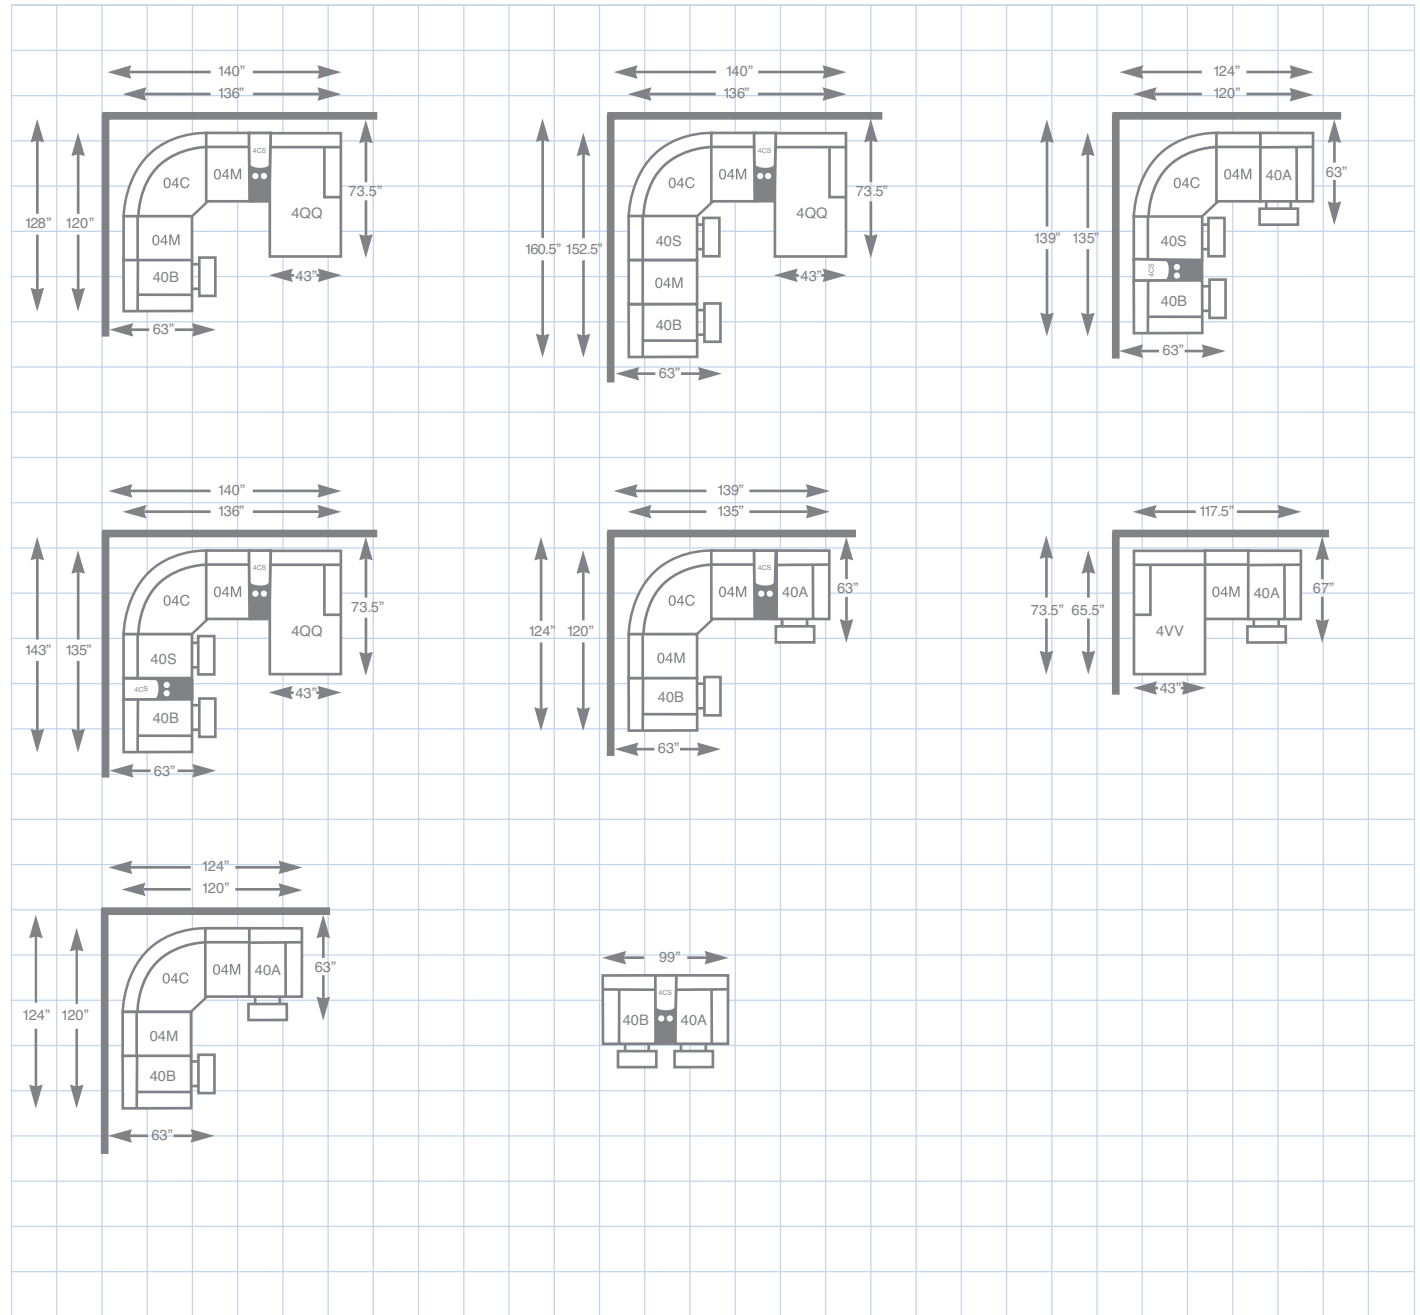

The American Chiropractic Association has endorsed La-Z-Boy reclining furniture.

40A-723 or 4AP-723 (POWER)
LEFT ARM SITTING RECLINER

40B-723 or 4BP-723 (POWER)
RIGHT ARM SITTING RECLINER

04C-723
CORNER UNIT

40A-723 NON-POWER
4AP-723 POWER
LEFT ARM SITTING RECLINER
40" H x 42" W x 39.5" D
FULLY EXTENDED 63"

40B-723 NON-POWER
4BP-723 POWER
RIGHT ARM SITTING RECLINER
40" H x 42" W x 39.5" D
FULLY EXTENDED 63"

04C-723
CORNER UNIT
40" H x 60.5" W x 35" D

04M-723
ARMLESS MIDDLE
40" H x 32.5" W x 39.5" D

40S-723 ARMLESS RECLINER
4SP-723 POWER
40" H x 32.5" W x 39.5" D
FULLY EXTENDED 63"

40Q-723
LEFT ARM RECLINING CHAISE
40" H x 43" W x 65.5" D
FULLY EXTENDED 73.5"

4V-723
RIGHT ARM RECLINING CHAISE
40" H x 43" W x 65.5" D
FULLY EXTENDED 73.5"

4CS-723
STORAGE CONSOLE
WITH OPTIONAL POWER BUNDLE
34.5" H x 15.5" W x 38.5" D

Choose an arrangement shown below or create the one that suits your home.