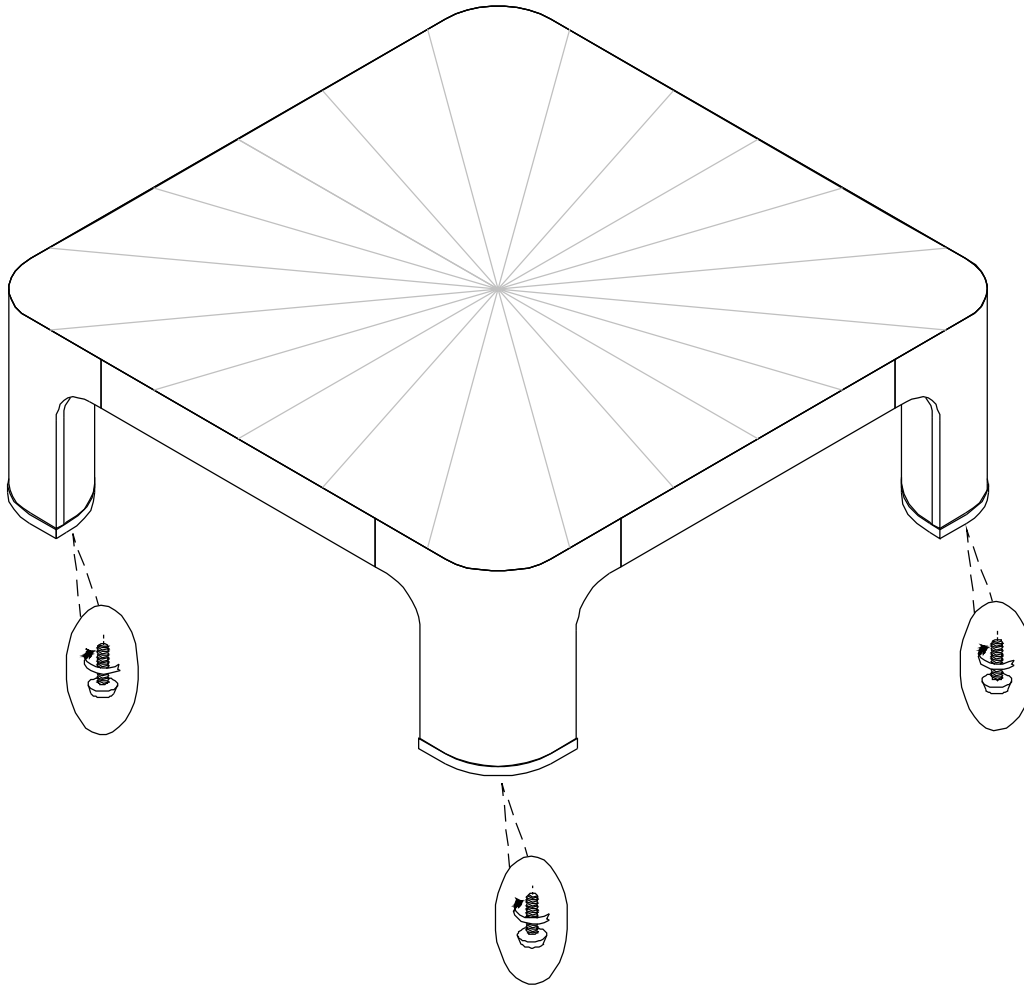

Item: 7252-80410-85 Cocktail Table

Thank you for purchasing this quality product. Be sure to unpack carefully looking for small parts which may have come loose during shipment.

Read all instruction and study the drawing carefully before starting the assembly process.

### PART LIST

NO.	DRAWING	DESCRIPTION	QTY
①		Cocktail Table	1PC

Adjustable leveler