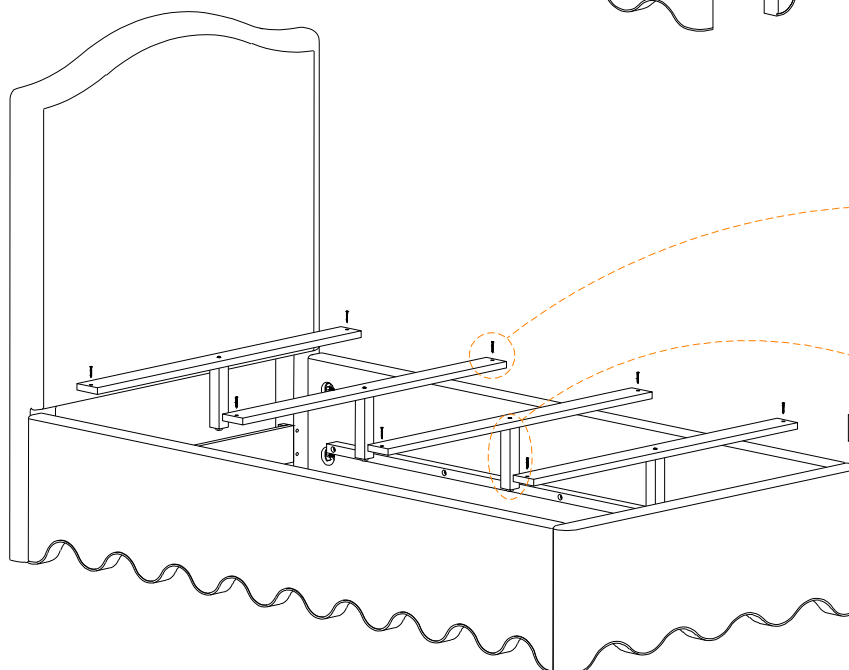

HOKKER[®] FURNISHINGS

ASSEMBLY INSTRUCTION

ITEM: 7228-90834-005-4xx Liv 3/3 Uph Headboard
 7228-90835-005-4xx Liv 3/3 Uph Footboard
 7228-90836-005-4xx Liv 3/3 Uph Rails

Thank you for purchasing this quality product. Be sure to unpack carefully looking for small parts which may have come loose during shipment.
 Read all instruction and study the drawing carefully before starting the assembly process.

HARDWARE LIST OF SIDE RAILS

No.	Drawing	Description	Size	Q'ty
A		All thread bolt	Ø5/16"x100mm	8
B		Half Round Washer	Ø5/16"	8
C		Hexagon Nut	Ø5/16"	8
D		Wrench	D12mm	1

HARDWARE LIST OF FOOTBOARD

No.	Drawing	Description	Size	Q'ty
E		Wood Screw	Ø4x30 mm	8

Step 1

7228-90834-005-4xx
Liv 3/3 Uph Headboard

7228-90836-005-4xx
Liv 3/3 Uph Rails

7228-90835-005-4xx
Liv 3/3 Uph Footboard

Step 2

Step 3