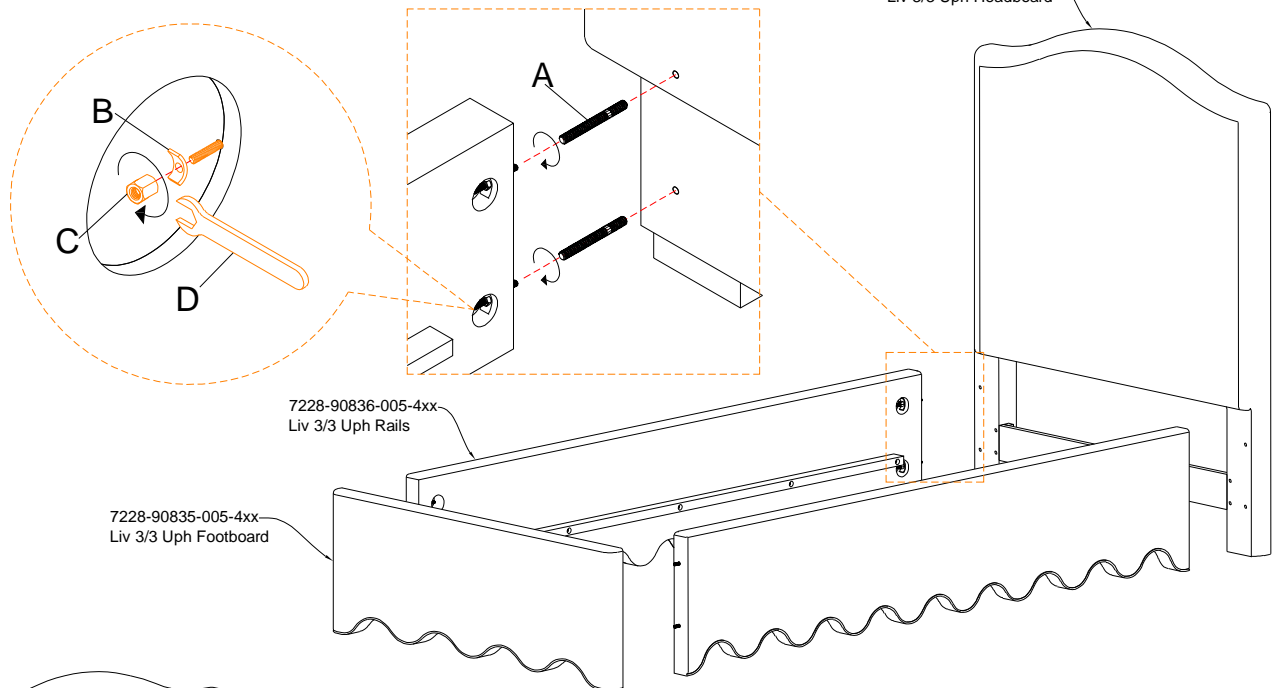

HOKKER[®] FURNISHINGS

ASSEMBLY INSTRUCTION

ITEM: 7228-90834-005-4xx Liv 3/3 Uph Headboard
 7228-90835-005-4xx Liv 3/3 Uph Footboard
 7228-90836-005-4xx Liv 3/3 Uph Rails

Thank you for purchasing this quality product. Be sure to unpack carefully looking for small parts which may have come loose during shipment.
 Read all instruction and study the drawing carefully before starting the assembly process.

HARDWARE LIST OF SIDE RAILS

No.	Drawing	Description	Size	Q'ty
A		All thread bolt	Ø5/16"x100mm	8
B		Half Round Washer	Ø5/16"	8
C		Hexagon Nut	Ø5/16"	8
D		Wrench	D12mm	1

HARDWARE LIST OF FOOTBOARD

No.	Drawing	Description	Size	Q'ty
E		Wood Screw	Ø4x30 mm	8

Step 1

7228-90834-005-4xx
Liv 3/3 Uph Headboard

7228-90836-005-4xx
Liv 3/3 Uph Rails

7228-90835-005-4xx
Liv 3/3 Uph Footboard

Step 2

Step 3