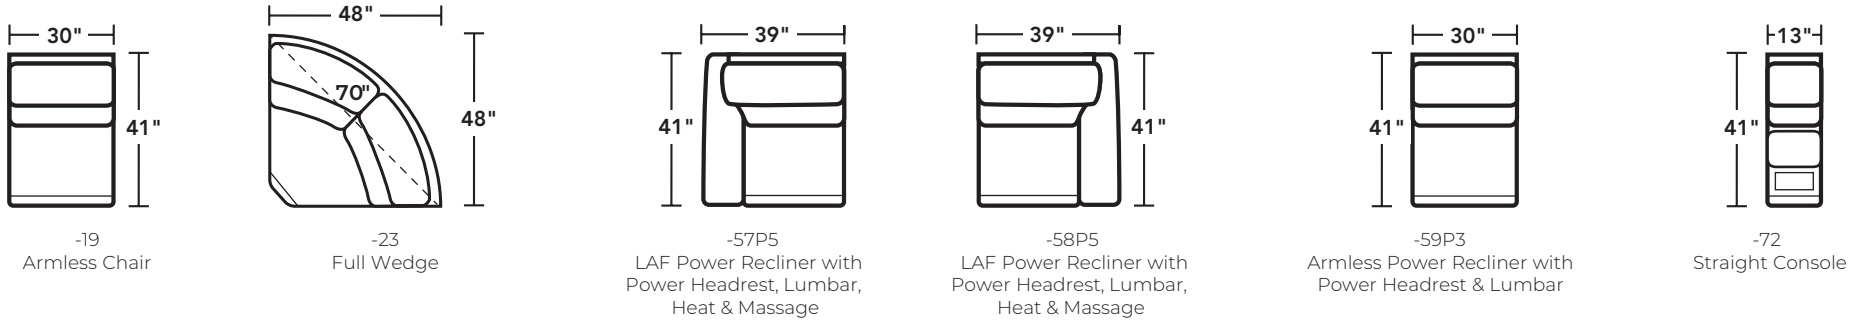

# 1640 Ranger | Components & Configurations

Sectional

LAF = Left-Arm-Facing  
RAF = Right-Arm-Facing