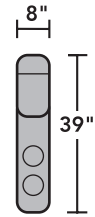

2804 Mason | Components & Configurations

Sectionals

Components

LAF = Left-Arm-Facing
RAF = Right-Arm-Facing

-23
Full Wedge

-19
Armless Chair

-57
LAF Recliner
-57M
LAF Power Recliner
-57H
LAF Power Recliner
with Power Headrest

-58
RAF Recliner
-58M
RAF Power Recliner
-58H
RAF Power Recliner
with Power Headrest

-59
Armless Recliner
-59M
Armless Power Recliner

-72
Straight Console

Sample Configurations

Scale 1/4"=1'

Dimensions are in inches and are subject to variance.
© Flexsteel Industries, Inc. 6/22
FLX-2804-CC-PP