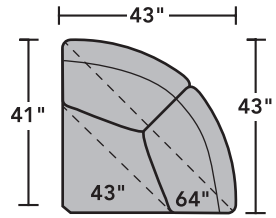

2804 Mason | Components & Configurations

Sectionals

Components

LAF = Left-Arm-Facing
RAF = Right-Arm-Facing

-23
Full Wedge

-19
Armless Chair

-57
LAF Recliner
-57M
LAF Power Recliner
-57H
LAF Power Recliner
with Power Headrest

-58
RAF Recliner
-58M
RAF Power Recliner
-58H
RAF Power Recliner
with Power Headrest

-59
Armless Recliner
-59M
Armless Power Recliner

-72
Straight Console

Sample Configurations

Scale 1/4"=1'

Dimensions are in inches and are subject to variance.
© Flexsteel Industries, Inc. 6/22
FLX-2804-CC-PP