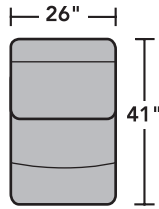

2804 Mason | Components & Configurations

Sectionals

Components

LAF = Left-Arm-Facing
RAF = Right-Arm-Facing

-23
Full Wedge

-19
Armless Chair

-57
LAF Recliner
-57M
LAF Power Recliner
-57H
LAF Power Recliner
with Power Headrest

-58
RAF Recliner
-58M
RAF Power Recliner
-58H
RAF Power Recliner
with Power Headrest

-59
Armless Recliner
-59M
Armless Power Recliner

-72
Straight Console

Sample Configurations

Scale 1/4"=1'

Dimensions are in inches and are subject to variance.
© Flexsteel Industries, Inc. 6/22
FLX-2804-CC-PP