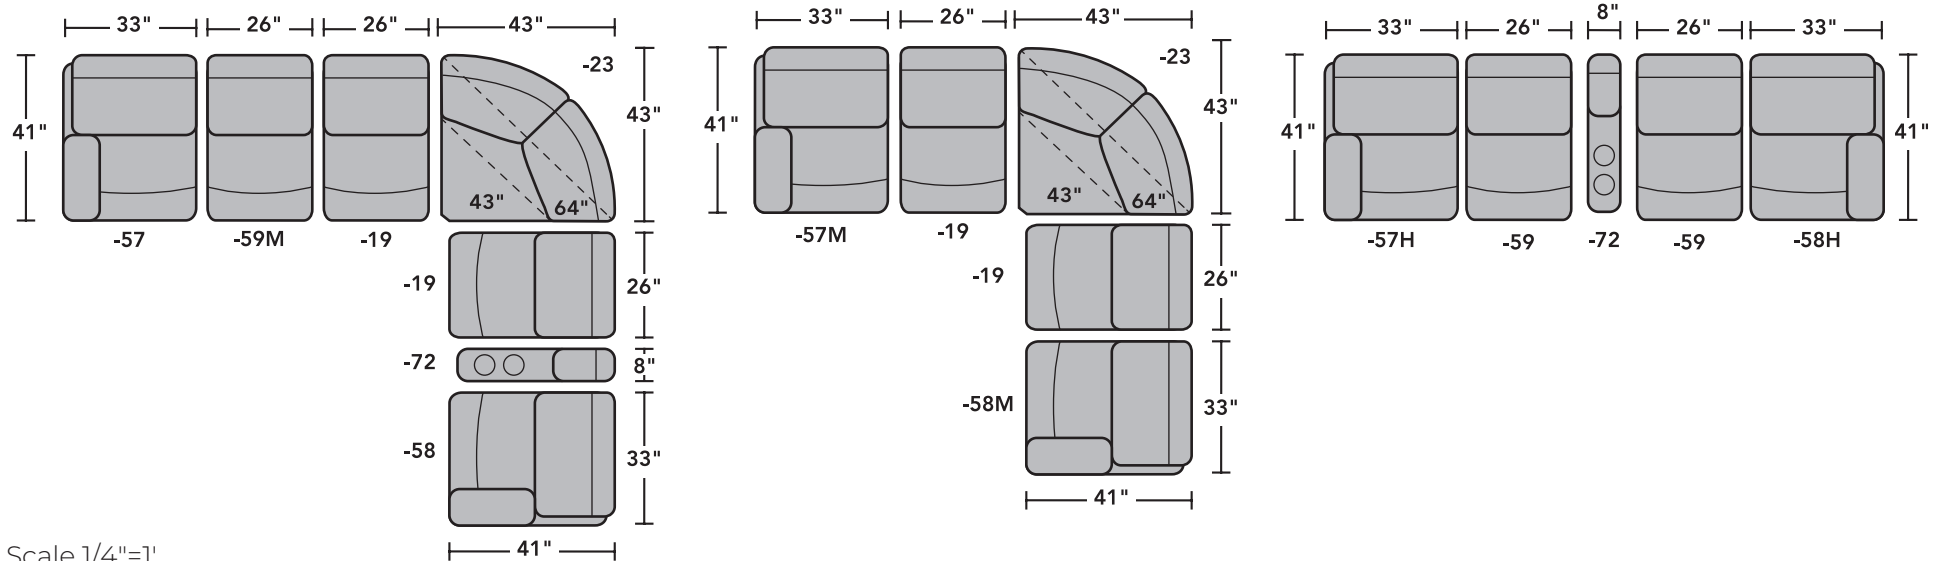

2804 Mason | Components & Configurations

Sectionals

Components

LAF = Left-Arm-Facing
RAF = Right-Arm-Facing

-23
Full Wedge

-19
Armless Chair

-57
LAF Recliner
-57M
LAF Power Recliner
-57H
LAF Power Recliner
with Power Headrest

-58
RAF Recliner
-58M
RAF Power Recliner
-58H
RAF Power Recliner
with Power Headrest

-59
Armless Recliner
-59M
Armless Power Recliner

-72
Straight Console

Sample Configurations

Scale 1/4"=1'

Dimensions are in inches and are subject to variance.
© Flexsteel Industries, Inc. 6/22
FLX-2804-CC-PP