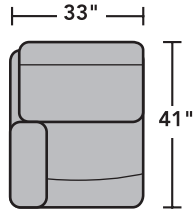

2804 Mason | Components & Configurations

Sectionals

Components

LAF = Left-Arm-Facing
RAF = Right-Arm-Facing

-23
Full Wedge

-19
Armless Chair

-57
LAF Recliner
-57M
LAF Power Recliner
-57H
LAF Power Recliner
with Power Headrest

-58
RAF Recliner
-58M
RAF Power Recliner
-58H
RAF Power Recliner
with Power Headrest

-59
Armless Recliner
-59M
Armless Power Recliner

-72
Straight Console

Sample Configurations

Scale 1/4"=1'

Dimensions are in inches and are subject to variance.
© Flexsteel Industries, Inc. 6/22
FLX-2804-CC-PP