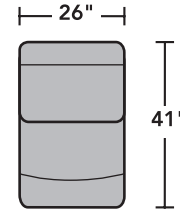

2804 Mason | Components & Configurations

Sectionals

Components

LAF = Left-Arm-Facing
RAF = Right-Arm-Facing

-23
Full Wedge

-19
Armless Chair

-57
LAF Recliner
-57M
LAF Power Recliner
-57H
LAF Power Recliner
with Power Headrest

-58
RAF Recliner
-58M
RAF Power Recliner
-58H
RAF Power Recliner
with Power Headrest

-59
Armless Recliner
-59M
Armless Power Recliner

-72
Straight Console

Sample Configurations

Scale 1/4"=1'

Dimensions are in inches and are subject to variance.
© Flexsteel Industries, Inc. 6/22
FLX-2804-CC-PP