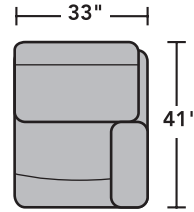

2804 Mason | Components & Configurations

Sectionals

Components

LAF = Left-Arm-Facing
RAF = Right-Arm-Facing

-23
Full Wedge

-19
Armless Chair

-57
LAF Recliner
-57M
LAF Power Recliner
-57H
LAF Power Recliner
with Power Headrest

-58
RAF Recliner
-58M
RAF Power Recliner
-58H
RAF Power Recliner
with Power Headrest

-59
Armless Recliner
-59M
Armless Power Recliner

-72
Straight Console

Sample Configurations

Scale 1/4"=1'

Dimensions are in inches and are subject to variance.
© Flexsteel Industries, Inc. 6/22
FLX-2804-CC-PP