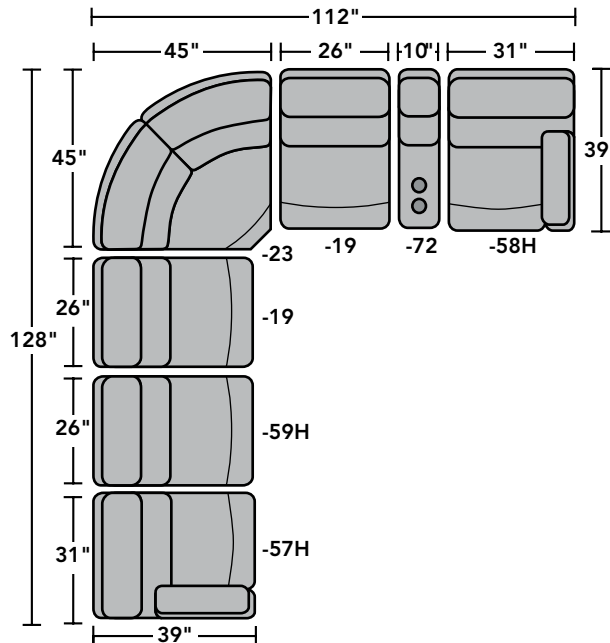

2904 Rio Sectional | Components & Configurations

Reclining Sofas & Sectionals

Components

LAF = Left-Arm-Facing
 RAF = Right-Arm-Facing

2904-23
Full Wedge

2904-19
Armless Chair

2904-57
LAF Recliner
 2904-57M
LAF Power Recliner
 2904-57H
LAF Power Recliner
with Power Headrest

2904-58
RAF Recliner
 2904-58M
RAF Power Recliner
 2904-58H
RAF Power Recliner
with Power Headrest

2904-59
Armless Recliner
 2904-59M
Armless Power Recliner
 2904-59H
Armless Power Recliner
with Power Headrest

2904-72
Straight Console

Sample Configurations

Scale 1/4" = 1'

Dimensions are in inches and are subject to variance.
 © Flexsteel Industries, Inc. 7/18
 FLX-CP-FR-CC-2904

FLEXSTEEL®