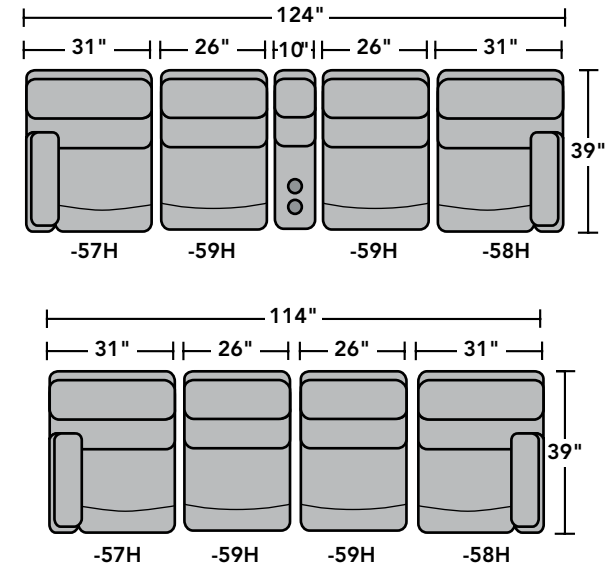

2904 Rio Sectional | Components & Configurations

Reclining Sofas & Sectionals

Components

LAF = Left-Arm-Facing
 RAF = Right-Arm-Facing

2904-23
Full Wedge

2904-19
Armless Chair

2904-57
LAF Recliner
 2904-57M
LAF Power Recliner
 2904-57H
LAF Power Recliner
with Power Headrest

2904-58
RAF Recliner
 2904-58M
RAF Power Recliner
 2904-58H
RAF Power Recliner
with Power Headrest

2904-59
Armless Recliner
 2904-59M
Armless Power Recliner
 2904-59H
Armless Power Recliner
with Power Headrest

2904-72
Straight Console

Sample Configurations

Scale 1/4" = 1'

Dimensions are in inches and are subject to variance.
 © Flexsteel Industries, Inc. 7/18
 FLX-CP-FR-CC-2904

FLEXSTEEL®