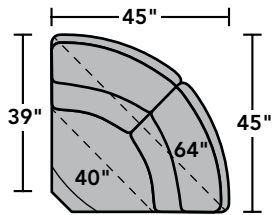

2904 Rio Sectional | Components & Configurations

Reclining Sofas & Sectionals

Components

LAF = Left-Arm-Facing
 RAF = Right-Arm-Facing

2904-23
Full Wedge

2904-19
Armless Chair

2904-57
LAF Recliner
 2904-57M
LAF Power Recliner
 2904-57H
LAF Power Recliner
with Power Headrest

2904-58
RAF Recliner
 2904-58M
RAF Power Recliner
 2904-58H
RAF Power Recliner
with Power Headrest

2904-59
Armless Recliner
 2904-59M
Armless Power Recliner
 2904-59H
Armless Power Recliner
with Power Headrest

2904-72
Straight Console

Sample Configurations

Scale 1/4" = 1'

Dimensions are in inches and are subject to variance.
 © Flexsteel Industries, Inc. 7/18
 FLX-CP-FR-CC-2904

FLEXSTEEL®