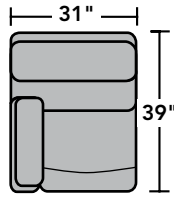

2904 Rio Sectional | Components & Configurations

Reclining Sofas & Sectionals

Components

LAF = Left-Arm-Facing
 RAF = Right-Arm-Facing

2904-23
Full Wedge

2904-19
Armless Chair

2904-57
LAF Recliner
 2904-57M
LAF Power Recliner
 2904-57H
LAF Power Recliner
with Power Headrest

2904-58
RAF Recliner
 2904-58M
RAF Power Recliner
 2904-58H
RAF Power Recliner
with Power Headrest

2904-59
Armless Recliner
 2904-59M
Armless Power Recliner
 2904-59H
Armless Power Recliner
with Power Headrest

2904-72
Straight Console

Sample Configurations

Scale 1/4" = 1'

Dimensions are in inches and are subject to variance.
 © Flexsteel Industries, Inc. 7/18
 FLX-CP-FR-CC-2904

FLEXSTEEL®