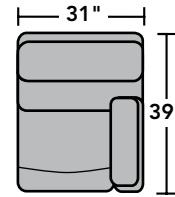

2904 Rio Sectional | Components & Configurations

Reclining Sofas & Sectionals

Components

LAF = Left-Arm-Facing
 RAF = Right-Arm-Facing

2904-23
Full Wedge

2904-19
Armless Chair

2904-57
LAF Recliner
 2904-57M
LAF Power Recliner
 2904-57H
LAF Power Recliner
with Power Headrest

2904-58
RAF Recliner
 2904-58M
RAF Power Recliner
 2904-58H
RAF Power Recliner
with Power Headrest

2904-59
Armless Recliner
 2904-59M
Armless Power Recliner
 2904-59H
Armless Power Recliner
with Power Headrest

2904-72
Straight Console

Sample Configurations

Scale 1/4" = 1'

Dimensions are in inches and are subject to variance.
 © Flexsteel Industries, Inc. 7/18
 FLX-CP-FR-CC-2904

FLEXSTEEL®