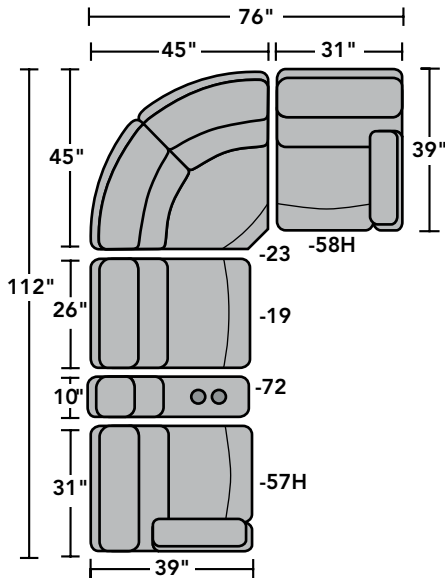

2904 Rio Sectional | Components & Configurations

Reclining Sofas & Sectionals

Components

LAF = Left-Arm-Facing
 RAF = Right-Arm-Facing

2904-23
Full Wedge

2904-19
Armless Chair

2904-57
LAF Recliner
 2904-57M
LAF Power Recliner
 2904-57H
LAF Power Recliner
with Power Headrest

2904-58
RAF Recliner
 2904-58M
RAF Power Recliner
 2904-58H
RAF Power Recliner
with Power Headrest

2904-59
Armless Recliner
 2904-59M
Armless Power Recliner
 2904-59H
Armless Power Recliner
with Power Headrest

2904-72
Straight Console

Sample Configurations

Scale 1/4" = 1'

Dimensions are in inches and are subject to variance.
 © Flexsteel Industries, Inc. 7/18
 FLX-CP-FR-CC-2904

FLEXSTEEL®