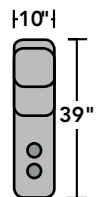

2904 Rio Sectional | Components & Configurations

Reclining Sofas & Sectionals

Components

LAF = Left-Arm-Facing
 RAF = Right-Arm-Facing

2904-23
Full Wedge

2904-19
Armless Chair

2904-57
LAF Recliner
 2904-57M
LAF Power Recliner
 2904-57H
LAF Power Recliner
with Power Headrest

2904-58
RAF Recliner
 2904-58M
RAF Power Recliner
 2904-58H
RAF Power Recliner
with Power Headrest

2904-59
Armless Recliner
 2904-59M
Armless Power Recliner
 2904-59H
Armless Power Recliner
with Power Headrest

2904-72
Straight Console

Sample Configurations

Scale 1/4" = 1'

Dimensions are in inches and are subject to variance.
 © Flexsteel Industries, Inc. 7/18
 FLX-CP-FR-CC-2904

FLEXSTEEL®