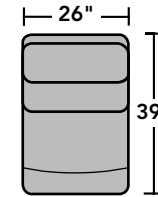

2904 Rio Sectional | Components & Configurations

Reclining Sofas & Sectionals

Components

LAF = Left-Arm-Facing
 RAF = Right-Arm-Facing

2904-23
Full Wedge

2904-19
Armless Chair

2904-57
LAF Recliner
 2904-57M
LAF Power Recliner
 2904-57H
LAF Power Recliner
with Power Headrest

2904-58
RAF Recliner
 2904-58M
RAF Power Recliner
 2904-58H
RAF Power Recliner
with Power Headrest

2904-59
Armless Recliner
 2904-59M
Armless Power Recliner
 2904-59H
Armless Power Recliner
with Power Headrest

2904-72
Straight Console

Sample Configurations

Scale 1/4" = 1'

Dimensions are in inches and are subject to variance.
 © Flexsteel Industries, Inc. 7/18
 FLX-CP-FR-CC-2904

FLEXSTEEL®