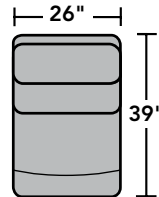

2904 Rio Sectional | Components & Configurations

Reclining Sofas & Sectionals

Components

LAF = Left-Arm-Facing
 RAF = Right-Arm-Facing

2904-23
Full Wedge

2904-19
Armless Chair

2904-57
LAF Recliner
 2904-57M
LAF Power Recliner
 2904-57H
LAF Power Recliner
with Power Headrest

2904-58
RAF Recliner
 2904-58M
RAF Power Recliner
 2904-58H
RAF Power Recliner
with Power Headrest

2904-59
Armless Recliner
 2904-59M
Armless Power Recliner
 2904-59H
Armless Power Recliner
with Power Headrest

2904-72
Straight Console

Sample Configurations

Scale 1/4" = 1'

Dimensions are in inches and are subject to variance.
 © Flexsteel Industries, Inc. 7/18
 FLX-CP-FR-CC-2904

FLEXSTEEL®