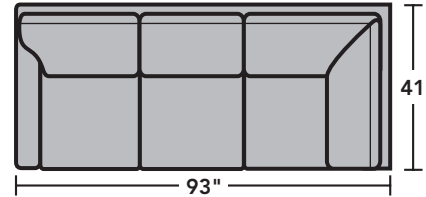

7564 Lennox Sectional | Components & Configurations

Sectionals

Components

LAF = Left-Arm-Facing
RAF = Right-Arm-Facing

-37
LAF Sofa

-38
RAF Sofa

-33
LAF Corner Sofa

-34
RAF Corner Sofa

-29
Armless Loveseat

-27
LAF Loveseat

-28
RAF Loveseat

-255
LAF Angled Chaise

-265
RAF Angled Chaise

-231
Corner Chair

-23
Full Wedge

-19
Armless Chair

-17
LAF Chair

-18
RAF Chair

-25
LAF Chaise

-6
RAF Chaise

Scale 1/4"=1'

Dimensions are in inches and are subject to variance.
© Flexsteel Industries, Inc. 6/22
FLX-FR7564-CC-PP

FLEXSTEEL®

7564 Lennox Sectional | Components & Configurations

Sectionals

Sample Configurations

Scale 1/4"=1'

Dimensions are in inches and are subject to variance.
© Flexsteel Industries, Inc. 6/22
FLX-FR7564-CC-PP

FLEXSTEEL®