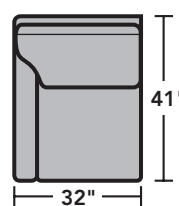

7564 Lennox Sectional | Components & Configurations

Sectionals

Components

LAF = Left-Arm-Facing
RAF = Right-Arm-Facing

-37
LAF Sofa

-38
RAF Sofa

-33
LAF Corner Sofa

-34
RAF Corner Sofa

-29
Armless Loveseat

-27
LAF Loveseat

-28
RAF Loveseat

-255
LAF Angled Chaise

-265
RAF Angled Chaise

-231
Corner Chair

-23
Full Wedge

-19
Armless Chair

-17
LAF Chair

-18
RAF Chair

-25
LAF Chaise

-6
RAF Chaise

Scale 1/4"=1'

Dimensions are in inches and are subject to variance.
© Flexsteel Industries, Inc. 6/22
FLX-FR7564-CC-PP

FLEXSTEEL®

7564 Lennox Sectional | Components & Configurations

Sectionals

Sample Configurations

Scale 1/4"=1'

Dimensions are in inches and are subject to variance.
© Flexsteel Industries, Inc. 6/22
FLX-FR7564-CC-PP

FLEXSTEEL®