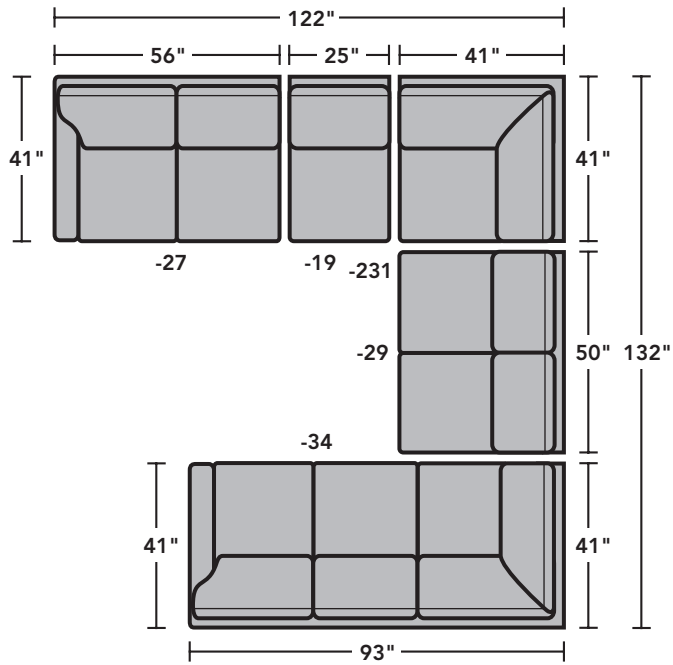

7564 Lennox Sectional | Components & Configurations

Sectionals

Components

LAF = Left-Arm-Facing
RAF = Right-Arm-Facing

-37
LAF Sofa

-38
RAF Sofa

-33
LAF Corner Sofa

-34
RAF Corner Sofa

-29
Armless Loveseat

-27
LAF Loveseat

-28
RAF Loveseat

-255
LAF Angled Chaise

-265
RAF Angled Chaise

-231
Corner Chair

-23
Full Wedge

-19
Armless Chair

-17
LAF Chair

-18
RAF Chair

-25
LAF Chaise

-6
RAF Chaise

Scale 1/4"=1'

Dimensions are in inches and are subject to variance.
© Flexsteel Industries, Inc. 6/22
FLX-FR7564-CC-PP

FLEXSTEEL®

7564 Lennox Sectional | Components & Configurations

Sectionals

Sample Configurations

Scale 1/4"=1'

Dimensions are in inches and are subject to variance.
© Flexsteel Industries, Inc. 6/22
FLX-FR7564-CC-PP

FLEXSTEEL®