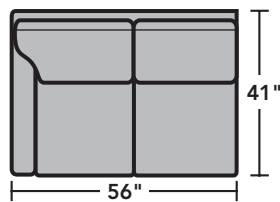

7564 Lennox Sectional | Components & Configurations

Sectionals

Components

LAF = Left-Arm-Facing
RAF = Right-Arm-Facing

-37
LAF Sofa

-38
RAF Sofa

-33
LAF Corner Sofa

-34
RAF Corner Sofa

-29
Armless Loveseat

-27
LAF Loveseat

-28
RAF Loveseat

-255
LAF Angled Chaise

-265
RAF Angled Chaise

-231
Corner Chair

-23
Full Wedge

-19
Armless Chair

-17
LAF Chair

-18
RAF Chair

-25
LAF Chaise

-6
RAF Chaise

Scale 1/4"=1'

Dimensions are in inches and are subject to variance.
© Flexsteel Industries, Inc. 6/22
FLX-FR7564-CC-PP

FLEXSTEEL®

7564 Lennox Sectional | Components & Configurations

Sectionals

Sample Configurations

Scale 1/4"=1'

Dimensions are in inches and are subject to variance.
© Flexsteel Industries, Inc. 6/22
FLX-FR7564-CC-PP

FLEXSTEEL®