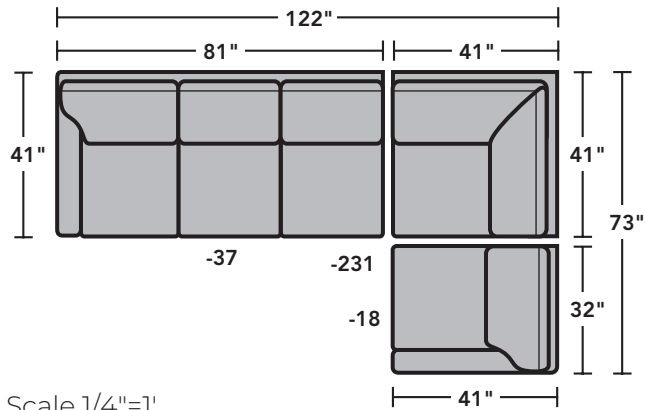

7564 Lennox Sectional | Components & Configurations

Sectionals

Components

LAF = Left-Arm-Facing
RAF = Right-Arm-Facing

-37
LAF Sofa

-38
RAF Sofa

-33
LAF Corner Sofa

-34
RAF Corner Sofa

-29
Armless Loveseat

-27
LAF Loveseat

-28
RAF Loveseat

-255
LAF Angled Chaise

-265
RAF Angled Chaise

-231
Corner Chair

-23
Full Wedge

-19
Armless Chair

-17
LAF Chair

-18
RAF Chair

-25
LAF Chaise

-6
RAF Chaise

Scale 1/4"=1'

Dimensions are in inches and are subject to variance.
© Flexsteel Industries, Inc. 6/22
FLX-FR7564-CC-PP

FLEXSTEEL®

7564 Lennox Sectional | Components & Configurations

Sectionals

Sample Configurations

Scale 1/4"=1'

Dimensions are in inches and are subject to variance.
© Flexsteel Industries, Inc. 6/22
FLX-FR7564-CC-PP

FLEXSTEEL®