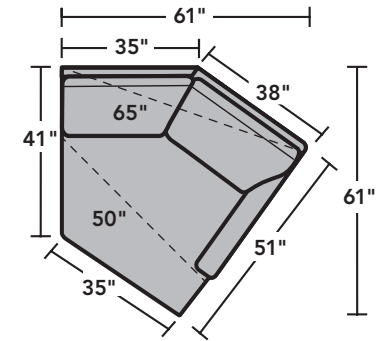

7564 Lennox Sectional | Components & Configurations

Sectionals

Components

LAF = Left-Arm-Facing
RAF = Right-Arm-Facing

-37
LAF Sofa

-38
RAF Sofa

-33
LAF Corner Sofa

-34
RAF Corner Sofa

-29
Armless Loveseat

-27
LAF Loveseat

-28
RAF Loveseat

-255
LAF Angled Chaise

-265
RAF Angled Chaise

-231
Corner Chair

-23
Full Wedge

-19
Armless Chair

-17
LAF Chair

-18
RAF Chair

-25
LAF Chaise

-6
RAF Chaise

Scale 1/4"=1'

Dimensions are in inches and are subject to variance.
© Flexsteel Industries, Inc. 6/22
FLX-FR7564-CC-PP

FLEXSTEEL®

7564 Lennox Sectional | Components & Configurations

Sectionals

Sample Configurations

Scale 1/4"=1'

Dimensions are in inches and are subject to variance.
© Flexsteel Industries, Inc. 6/22
FLX-FR7564-CC-PP

FLEXSTEEL®