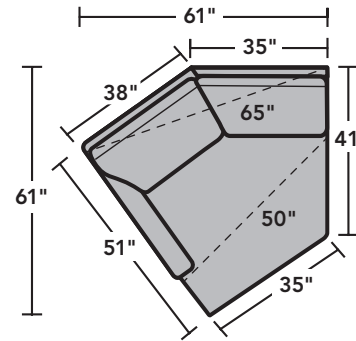

7564 Lennox Sectional | Components & Configurations

Sectionals

Components

LAF = Left-Arm-Facing
RAF = Right-Arm-Facing

-37
LAF Sofa

-38
RAF Sofa

-33
LAF Corner Sofa

-34
RAF Corner Sofa

-29
Armless Loveseat

-27
LAF Loveseat

-28
RAF Loveseat

-255
LAF Angled Chaise

-265
RAF Angled Chaise

-231
Corner Chair

-23
Full Wedge

-19
Armless Chair

-17
LAF Chair

-18
RAF Chair

-25
LAF Chaise

-6
RAF Chaise

Scale 1/4"=1'

Dimensions are in inches and are subject to variance.
© Flexsteel Industries, Inc. 6/22
FLX-FR7564-CC-PP

FLEXSTEEL®

7564 Lennox Sectional | Components & Configurations

Sectionals

Sample Configurations

Scale 1/4"=1'

Dimensions are in inches and are subject to variance.
© Flexsteel Industries, Inc. 6/22
FLX-FR7564-CC-PP

FLEXSTEEL®