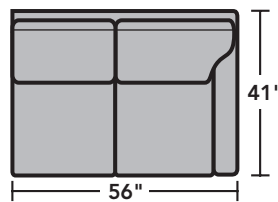

7564 Lennox Sectional | Components & Configurations

Sectionals

Components

LAF = Left-Arm-Facing
RAF = Right-Arm-Facing

-37
LAF Sofa

-38
RAF Sofa

-33
LAF Corner Sofa

-34
RAF Corner Sofa

-29
Armless Loveseat

-27
LAF Loveseat

-28
RAF Loveseat

-255
LAF Angled Chaise

-265
RAF Angled Chaise

-231
Corner Chair

-23
Full Wedge

-19
Armless Chair

-17
LAF Chair

-18
RAF Chair

-25
LAF Chaise

-6
RAF Chaise

Scale 1/4"=1'

Dimensions are in inches and are subject to variance.
© Flexsteel Industries, Inc. 6/22
FLX-FR7564-CC-PP

FLEXSTEEL®

7564 Lennox Sectional | Components & Configurations

Sectionals

Sample Configurations

Scale 1/4"=1'

Dimensions are in inches and are subject to variance.
© Flexsteel Industries, Inc. 6/22
FLX-FR7564-CC-PP

FLEXSTEEL®