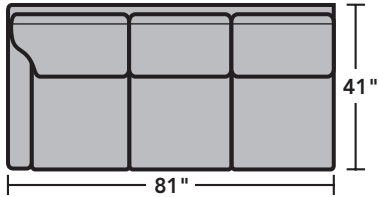

7564 Lennox Sectional | Components & Configurations

Sectionals

Components

LAF = Left-Arm-Facing
RAF = Right-Arm-Facing

-37
LAF Sofa

-38
RAF Sofa

-33
LAF Corner Sofa

-34
RAF Corner Sofa

-29
Armless Loveseat

-27
LAF Loveseat

-28
RAF Loveseat

-255
LAF Angled Chaise

-265
RAF Angled Chaise

-231
Corner Chair

-23
Full Wedge

-19
Armless Chair

-17
LAF Chair

-18
RAF Chair

-25
LAF Chaise

-6
RAF Chaise

Scale 1/4"=1'

Dimensions are in inches and are subject to variance.
© Flexsteel Industries, Inc. 6/22
FLX-FR7564-CC-PP

FLEXSTEEL®

7564 Lennox Sectional | Components & Configurations

Sectionals

Sample Configurations

Scale 1/4"=1'

Dimensions are in inches and are subject to variance.
© Flexsteel Industries, Inc. 6/22
FLX-FR7564-CC-PP

FLEXSTEEL®