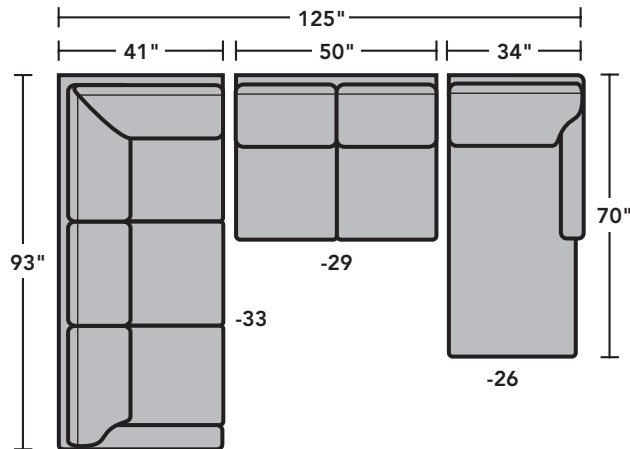

7564 Lennox Sectional | Components & Configurations

Sectionals

Components

LAF = Left-Arm-Facing
RAF = Right-Arm-Facing

-37
LAF Sofa

-38
RAF Sofa

-33
LAF Corner Sofa

-34
RAF Corner Sofa

-29
Armless Loveseat

-27
LAF Loveseat

-28
RAF Loveseat

-255
LAF Angled Chaise

-265
RAF Angled Chaise

-231
Corner Chair

-23
Full Wedge

-19
Armless Chair

-17
LAF Chair

-18
RAF Chair

-25
LAF Chaise

-6
RAF Chaise

Scale 1/4"=1'

Dimensions are in inches and are subject to variance.
© Flexsteel Industries, Inc. 6/22
FLX-FR7564-CC-PP

FLEXSTEEL®

7564 Lennox Sectional | Components & Configurations

Sectionals

Sample Configurations

Scale 1/4"=1'

Dimensions are in inches and are subject to variance.
© Flexsteel Industries, Inc. 6/22
FLX-FR7564-CC-PP

FLEXSTEEL®