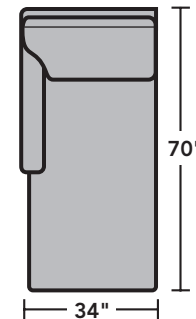

7564 Lennox Sectional | Components & Configurations

Sectionals

Components

LAF = Left-Arm-Facing
RAF = Right-Arm-Facing

-37
LAF Sofa

-38
RAF Sofa

-33
LAF Corner Sofa

-34
RAF Corner Sofa

-29
Armless Loveseat

-27
LAF Loveseat

-28
RAF Loveseat

-255
LAF Angled Chaise

-265
RAF Angled Chaise

-231
Corner Chair

-23
Full Wedge

-19
Armless Chair

-17
LAF Chair

-18
RAF Chair

-25
LAF Chaise

-6
RAF Chaise

Scale 1/4"=1'

Dimensions are in inches and are subject to variance.
© Flexsteel Industries, Inc. 6/22
FLX-FR7564-CC-PP

FLEXSTEEL®

7564 Lennox Sectional | Components & Configurations

Sectionals

Sample Configurations

Scale 1/4"=1'

Dimensions are in inches and are subject to variance.
© Flexsteel Industries, Inc. 6/22
FLX-FR7564-CC-PP

FLEXSTEEL®