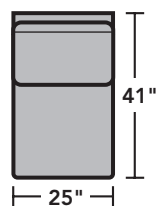

7564 Lennox Sectional | Components & Configurations

Sectionals

Components

LAF = Left-Arm-Facing
RAF = Right-Arm-Facing

-37
LAF Sofa

-38
RAF Sofa

-33
LAF Corner Sofa

-34
RAF Corner Sofa

-29
Armless Loveseat

-27
LAF Loveseat

-28
RAF Loveseat

-255
LAF Angled Chaise

-265
RAF Angled Chaise

-231
Corner Chair

-23
Full Wedge

-19
Armless Chair

-17
LAF Chair

-18
RAF Chair

-25
LAF Chaise

-6
RAF Chaise

Scale 1/4"=1'

Dimensions are in inches and are subject to variance.
© Flexsteel Industries, Inc. 6/22
FLX-FR7564-CC-PP

FLEXSTEEL®

7564 Lennox Sectional | Components & Configurations

Sectionals

Sample Configurations

Scale 1/4"=1'

Dimensions are in inches and are subject to variance.
© Flexsteel Industries, Inc. 6/22
FLX-FR7564-CC-PP

FLEXSTEEL®