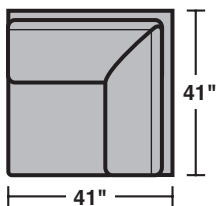

7564 Lennox Sectional | Components & Configurations

Sectionals

Components

LAF = Left-Arm-Facing
RAF = Right-Arm-Facing

-37
LAF Sofa

-38
RAF Sofa

-33
LAF Corner Sofa

-34
RAF Corner Sofa

-29
Armless Loveseat

-27
LAF Loveseat

-28
RAF Loveseat

-255
LAF Angled Chaise

-265
RAF Angled Chaise

-231
Corner Chair

-23
Full Wedge

-19
Armless Chair

-17
LAF Chair

-18
RAF Chair

-25
LAF Chaise

-6
RAF Chaise

Scale 1/4"=1'

Dimensions are in inches and are subject to variance.
© Flexsteel Industries, Inc. 6/22
FLX-FR7564-CC-PP

FLEXSTEEL®

7564 Lennox Sectional | Components & Configurations

Sectionals

Sample Configurations

Scale 1/4"=1'

Dimensions are in inches and are subject to variance.
© Flexsteel Industries, Inc. 6/22
FLX-FR7564-CC-PP

FLEXSTEEL®