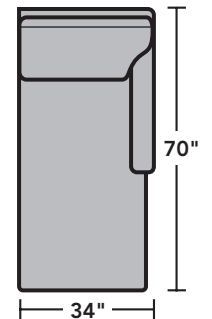

7564 Lennox Sectional | Components & Configurations

Sectionals

Components

LAF = Left-Arm-Facing
RAF = Right-Arm-Facing

-37
LAF Sofa

-38
RAF Sofa

-33
LAF Corner Sofa

-34
RAF Corner Sofa

-29
Armless Loveseat

-27
LAF Loveseat

-28
RAF Loveseat

-255
LAF Angled Chaise

-265
RAF Angled Chaise

-231
Corner Chair

-23
Full Wedge

-19
Armless Chair

-17
LAF Chair

-18
RAF Chair

-25
LAF Chaise

-6
RAF Chaise

Scale 1/4"=1'

Dimensions are in inches and are subject to variance.
© Flexsteel Industries, Inc. 6/22
FLX-FR7564-CC-PP

FLEXSTEEL®

7564 Lennox Sectional | Components & Configurations

Sectionals

Sample Configurations

Scale 1/4"=1'

Dimensions are in inches and are subject to variance.
© Flexsteel Industries, Inc. 6/22
FLX-FR7564-CC-PP

FLEXSTEEL®