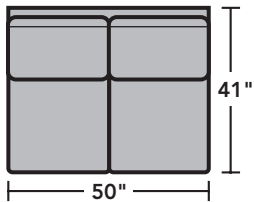

7564 Lennox Sectional | Components & Configurations

Sectionals

Components

LAF = Left-Arm-Facing
RAF = Right-Arm-Facing

-37
LAF Sofa

-38
RAF Sofa

-33
LAF Corner Sofa

-34
RAF Corner Sofa

-29
Armless Loveseat

-27
LAF Loveseat

-28
RAF Loveseat

-255
LAF Angled Chaise

-265
RAF Angled Chaise

-231
Corner Chair

-23
Full Wedge

-19
Armless Chair

-17
LAF Chair

-18
RAF Chair

-25
LAF Chaise

-6
RAF Chaise

Scale 1/4"=1'

Dimensions are in inches and are subject to variance.
© Flexsteel Industries, Inc. 6/22
FLX-FR7564-CC-PP

FLEXSTEEL®

7564 Lennox Sectional | Components & Configurations

Sectionals

Sample Configurations

Scale 1/4"=1'

Dimensions are in inches and are subject to variance.
© Flexsteel Industries, Inc. 6/22
FLX-FR7564-CC-PP

FLEXSTEEL®