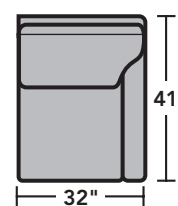

7564 Lennox Sectional | Components & Configurations

Sectionals

Components

LAF = Left-Arm-Facing
RAF = Right-Arm-Facing

-37
LAF Sofa

-38
RAF Sofa

-33
LAF Corner Sofa

-34
RAF Corner Sofa

-29
Armless Loveseat

-27
LAF Loveseat

-28
RAF Loveseat

-255
LAF Angled Chaise

-265
RAF Angled Chaise

-231
Corner Chair

-23
Full Wedge

-19
Armless Chair

-17
LAF Chair

-18
RAF Chair

-25
LAF Chaise

-6
RAF Chaise

Scale 1/4"=1'

Dimensions are in inches and are subject to variance.
© Flexsteel Industries, Inc. 6/22
FLX-FR7564-CC-PP

FLEXSTEEL®

7564 Lennox Sectional | Components & Configurations

Sectionals

Sample Configurations

Scale 1/4"=1'

Dimensions are in inches and are subject to variance.
© Flexsteel Industries, Inc. 6/22
FLX-FR7564-CC-PP

FLEXSTEEL®