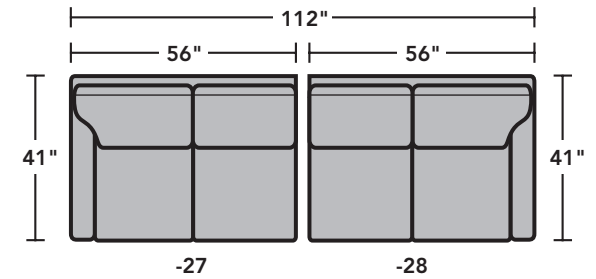

-29
Armless Loveseat

-27
LAF Loveseat

-28
RAF Loveseat

-255
LAF Angled Chaise

-265
RAF Angled Chaise

-231
Corner Chair

-23
Full Wedge

-19
Armless Chair

-17
LAF Chair

-18
RAF Chair

-25
LAF Chaise

-6
RAF Chaise

Scale 1/4"=1'

Dimensions are in inches and are subject to variance.
© Flexsteel Industries, Inc. 6/22
FLX-FR7564-CC-PP

FLEXSTEEL®

7564 Lennox Sectional | Components & Configurations

Sectionals

Sample Configurations

Scale 1/4"=1'

Dimensions are in inches and are subject to variance.
© Flexsteel Industries, Inc. 6/22
FLX-FR7564-CC-PP

FLEXSTEEL®