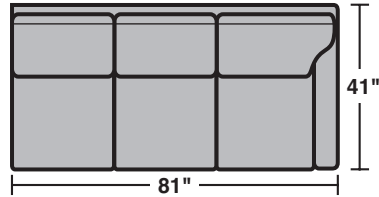

7564 Lennox Sectional | Components & Configurations

Sectionals

Components

LAF = Left-Arm-Facing
RAF = Right-Arm-Facing

-37
LAF Sofa

-38
RAF Sofa

-33
LAF Corner Sofa

-34
RAF Corner Sofa

-29
Armless Loveseat

-27
LAF Loveseat

-28
RAF Loveseat

-255
LAF Angled Chaise

-265
RAF Angled Chaise

-231
Corner Chair

-23
Full Wedge

-19
Armless Chair

-17
LAF Chair

-18
RAF Chair

-25
LAF Chaise

-6
RAF Chaise

Scale 1/4"=1'

Dimensions are in inches and are subject to variance.
© Flexsteel Industries, Inc. 6/22
FLX-FR7564-CC-PP

FLEXSTEEL®

7564 Lennox Sectional | Components & Configurations

Sectionals

Sample Configurations

Scale 1/4"=1'

Dimensions are in inches and are subject to variance.
© Flexsteel Industries, Inc. 6/22
FLX-FR7564-CC-PP

FLEXSTEEL®