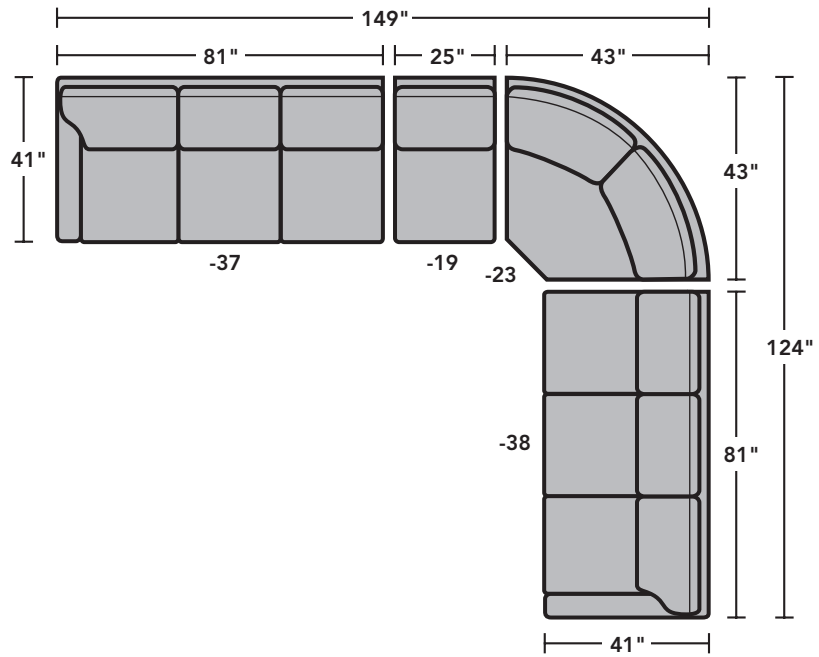

7564 Lennox Sectional | Components & Configurations

Sectionals

Components

LAF = Left-Arm-Facing
RAF = Right-Arm-Facing

-37
LAF Sofa

-38
RAF Sofa

-33
LAF Corner Sofa

-34
RAF Corner Sofa

-29
Armless Loveseat

-27
LAF Loveseat

-28
RAF Loveseat

-255
LAF Angled Chaise

-265
RAF Angled Chaise

-231
Corner Chair

-23
Full Wedge

-19
Armless Chair

-17
LAF Chair

-18
RAF Chair

-25
LAF Chaise

-6
RAF Chaise

Scale 1/4"=1'

Dimensions are in inches and are subject to variance.
© Flexsteel Industries, Inc. 6/22
FLX-FR7564-CC-PP

FLEXSTEEL®

7564 Lennox Sectional | Components & Configurations

Sectionals

Sample Configurations

Scale 1/4"=1'

Dimensions are in inches and are subject to variance.
© Flexsteel Industries, Inc. 6/22
FLX-FR7564-CC-PP

FLEXSTEEL®