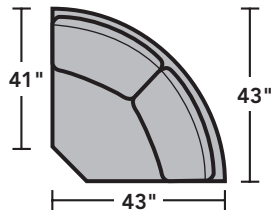

7564 Lennox Sectional | Components & Configurations

Sectionals

Components

LAF = Left-Arm-Facing
RAF = Right-Arm-Facing

-37
LAF Sofa

-38
RAF Sofa

-33
LAF Corner Sofa

-34
RAF Corner Sofa

-29
Armless Loveseat

-27
LAF Loveseat

-28
RAF Loveseat

-255
LAF Angled Chaise

-265
RAF Angled Chaise

-231
Corner Chair

-23
Full Wedge

-19
Armless Chair

-17
LAF Chair

-18
RAF Chair

-25
LAF Chaise

-6
RAF Chaise

Scale 1/4"=1'

Dimensions are in inches and are subject to variance.
© Flexsteel Industries, Inc. 6/22
FLX-FR7564-CC-PP

FLEXSTEEL®

7564 Lennox Sectional | Components & Configurations

Sectionals

Sample Configurations

Scale 1/4"=1'

Dimensions are in inches and are subject to variance.
© Flexsteel Industries, Inc. 6/22
FLX-FR7564-CC-PP

FLEXSTEEL®