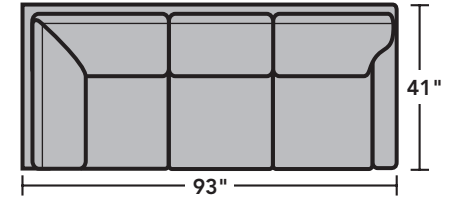

7564 Lennox Sectional | Components & Configurations

Sectionals

Components

LAF = Left-Arm-Facing
RAF = Right-Arm-Facing

-37
LAF Sofa

-38
RAF Sofa

-33
LAF Corner Sofa

-34
RAF Corner Sofa

-29
Armless Loveseat

-27
LAF Loveseat

-28
RAF Loveseat

-255
LAF Angled Chaise

-265
RAF Angled Chaise

-231
Corner Chair

-23
Full Wedge

-19
Armless Chair

-17
LAF Chair

-18
RAF Chair

-25
LAF Chaise

-6
RAF Chaise

Scale 1/4"=1'

Dimensions are in inches and are subject to variance.
© Flexsteel Industries, Inc. 6/22
FLX-FR7564-CC-PP

FLEXSTEEL®

7564 Lennox Sectional | Components & Configurations

Sectionals

Sample Configurations

Scale 1/4"=1'

Dimensions are in inches and are subject to variance.
© Flexsteel Industries, Inc. 6/22
FLX-FR7564-CC-PP

FLEXSTEEL®