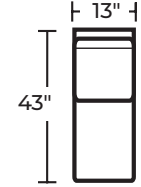

## Components

LAF = Left-Arm-Facing  
RAF = Right-Arm-Facing

-19  
Armless Chair

-23  
Full Wedge

-57PH  
LAF Power Recliner  
with Power Headrest

-58PH  
RAF Power Recliner  
with Power Headrest

-59PH  
Armless Power Recliner  
with Power Headrest