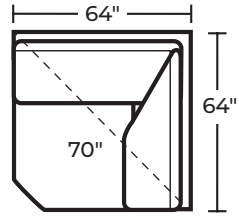

# 1427 Camden | Components & Configurations

Sectional

## Components

LAF = Left-Arm-Facing  
RAF = Right-Arm-Facing

-19  
Armless Chair

-23  
Full Wedge

-57PH  
LAF Power Recliner  
with Power Headrest

-58PH  
RAF Power Recliner  
with Power Headrest

-59PH  
Armless Power Recliner  
with Power Headrest