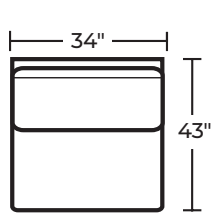

# 1427 Camden | Components & Configurations

Sectional

## Components

LAF = Left-Arm-Facing  
RAF = Right-Arm-Facing

-19  
Armless Chair

-23  
Full Wedge

-57PH  
LAF Power Recliner  
with Power Headrest

-58PH  
RAF Power Recliner  
with Power Headrest

-59PH  
Armless Power Recliner  
with Power Headrest