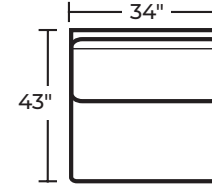

## Components

LAF = Left-Arm-Facing  
RAF = Right-Arm-Facing

-19  
Armless Chair

-23  
Full Wedge

-57PH  
LAF Power Recliner  
with Power Headrest

-58PH  
RAF Power Recliner  
with Power Headrest

-59PH  
Armless Power Recliner  
with Power Headrest