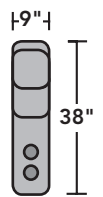

3900 Catalina | Components & Configurations

Sectionals

Components

LAF = Left-Arm-Facing
RAF = Right-Arm-Facing

-23
Full Wedge

-19
Armless Chair

-57
LAF Recliner
-57M
LAF Power Recliner
-57H
LAF Power Recliner with
Power Headrest

-58
RAF Recliner
-58M
RAF Power Recliner
-58H
RAF Power Recliner with
Power Headrest

-59
Armless Recliner
-59M
Armless Power Recliner
-59H
Armless Power Recliner with
Power Headrest

-72
Straight Console

Sample Configurations

Scale 1/4"=1'

Dimensions are in inches and are subject to variance.
© Flexsteel Industries, Inc. 7/22
FLX-CP-FR-CC-3900

FLEXSTEEL®