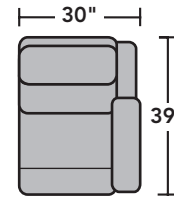

3900 Catalina | Components & Configurations

Sectionals

Components

LAF = Left-Arm-Facing
RAF = Right-Arm-Facing

-23
Full Wedge

-19
Armless Chair

-57
LAF Recliner
-57M
LAF Power Recliner
-57H
LAF Power Recliner with
Power Headrest

Sample Configurations

Scale 1/4"=1'

Dimensions are in inches and are subject to variance.
© Flexsteel Industries, Inc. 7/22
FLX-CP-FR-CC-3900

FLEXSTEEL®