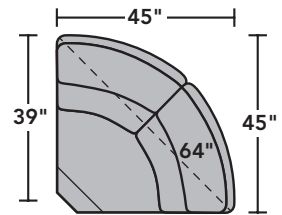

3900 Catalina | Components & Configurations

Sectionals

Components

LAF = Left-Arm-Facing
RAF = Right-Arm-Facing

-23
Full Wedge

-19
Armless Chair

-57
LAF Recliner
-57M
LAF Power Recliner
-57H
LAF Power Recliner with
Power Headrest

Sample Configurations

Scale 1/4"=1'

Dimensions are in inches and are subject to variance.
© Flexsteel Industries, Inc. 7/22
FLX-CP-FR-CC-3900

FLEXSTEEL®