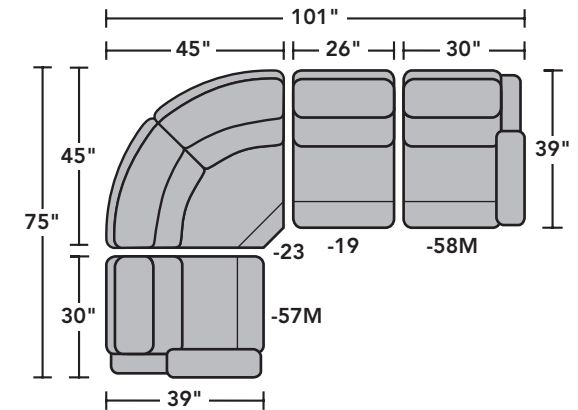

3900 Catalina | Components & Configurations

Sectionals

Components

LAF = Left-Arm-Facing
RAF = Right-Arm-Facing

-23
Full Wedge

-19
Armless Chair

-57
LAF Recliner
-57M
LAF Power Recliner
-57H
LAF Power Recliner with
Power Headrest

-58
RAF Recliner
-58M
RAF Power Recliner
-58H
RAF Power Recliner with
Power Headrest

-59
Armless Recliner
-59M
Armless Power Recliner
-59H
Armless Power Recliner with
Power Headrest

-72
Straight Console

Sample Configurations

Scale 1/4"=1'

Dimensions are in inches and are subject to variance.
© Flexsteel Industries, Inc. 7/22
FLX-CP-FR-CC-3900

FLEXSTEEL®