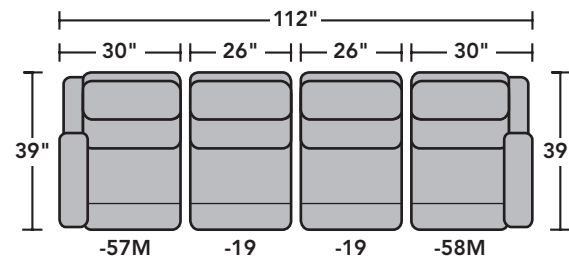

3900 Catalina | Components & Configurations

Sectionals

Components

LAF = Left-Arm-Facing
RAF = Right-Arm-Facing

-23
Full Wedge

-19
Armless Chair

-57
LAF Recliner
-57M
LAF Power Recliner
-57H
LAF Power Recliner with
Power Headrest

-58
RAF Recliner
-58M
RAF Power Recliner
-58H
RAF Power Recliner with
Power Headrest

-59
Armless Recliner
-59M
Armless Power Recliner
-59H
Armless Power Recliner with
Power Headrest

-72
Straight Console

Sample Configurations

Scale 1/4"=1'

Dimensions are in inches and are subject to variance.
© Flexsteel Industries, Inc. 7/22
FLX-CP-FR-CC-3900

FLEXSTEEL®