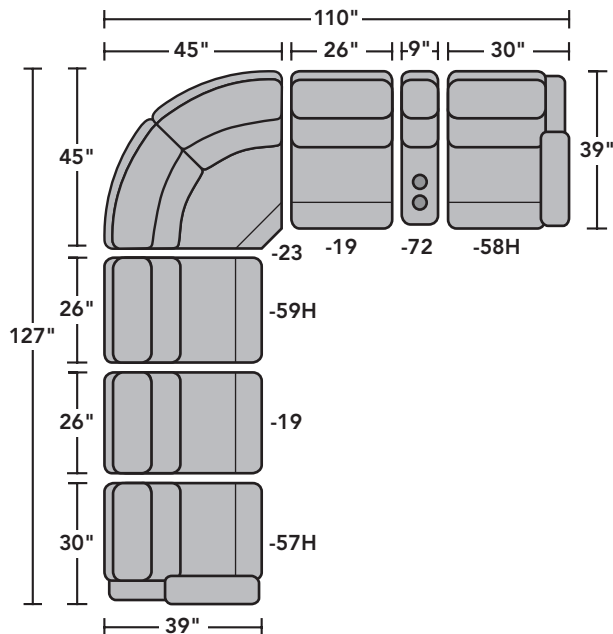

3900 Catalina | Components & Configurations

Sectionals

Components

LAF = Left-Arm-Facing
RAF = Right-Arm-Facing

-23
Full Wedge

-19
Armless Chair

-57
LAF Recliner
-57M
LAF Power Recliner
-57H
LAF Power Recliner with
Power Headrest

-58
RAF Recliner
-58M
RAF Power Recliner
-58H
RAF Power Recliner with
Power Headrest

-59
Armless Recliner
-59M
Armless Power Recliner
-59H
Armless Power Recliner with
Power Headrest

-72
Straight Console

Sample Configurations

Scale 1/4"=1'

Dimensions are in inches and are subject to variance.
© Flexsteel Industries, Inc. 7/22
FLX-CP-FR-CC-3900

FLEXSTEEL®