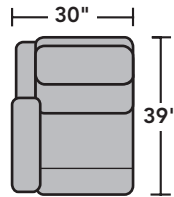

3900 Catalina | Components & Configurations

Sectionals

Components

LAF = Left-Arm-Facing
RAF = Right-Arm-Facing

-23
Full Wedge

-19
Armless Chair

-57
LAF Recliner
-57M
LAF Power Recliner
-57H
LAF Power Recliner with
Power Headrest

-58
RAF Recliner
-58M
RAF Power Recliner
-58H
RAF Power Recliner with
Power Headrest

-59
Armless Recliner
-59M
Armless Power Recliner
-59H
Armless Power Recliner with
Power Headrest

-72
Straight Console

Sample Configurations

Scale 1/4"=1'

Dimensions are in inches and are subject to variance.
© Flexsteel Industries, Inc. 7/22
FLX-CP-FR-CC-3900

FLEXSTEEL®