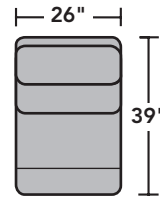

3900 Catalina | Components & Configurations

Sectionals

Components

LAF = Left-Arm-Facing
RAF = Right-Arm-Facing

-23
Full Wedge

-19
Armless Chair

-57
LAF Recliner
-57M
LAF Power Recliner
-57H
LAF Power Recliner with
Power Headrest

-58
RAF Recliner
-58M
RAF Power Recliner
-58H
RAF Power Recliner with
Power Headrest

-59
Armless Recliner
-59M
Armless Power Recliner
-59H
Armless Power Recliner with
Power Headrest

-72
Straight Console

Sample Configurations

Scale 1/4"=1'

Dimensions are in inches and are subject to variance.
© Flexsteel Industries, Inc. 7/22
FLX-CP-FR-CC-3900

FLEXSTEEL®