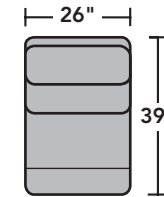

3900 Catalina | Components & Configurations

Sectionals

Components

LAF = Left-Arm-Facing
RAF = Right-Arm-Facing

-23
Full Wedge

-19
Armless Chair

-57
LAF Recliner
-57M
LAF Power Recliner
-57H
LAF Power Recliner with
Power Headrest

-58
RAF Recliner
-58M
RAF Power Recliner
-58H
RAF Power Recliner with
Power Headrest

-59
Armless Recliner
-59M
Armless Power Recliner
-59H
Armless Power Recliner with
Power Headrest

-72
Straight Console

Sample Configurations

Scale 1/4"=1'

Dimensions are in inches and are subject to variance.
© Flexsteel Industries, Inc. 7/22
FLX-CP-FR-CC-3900

FLEXSTEEL®