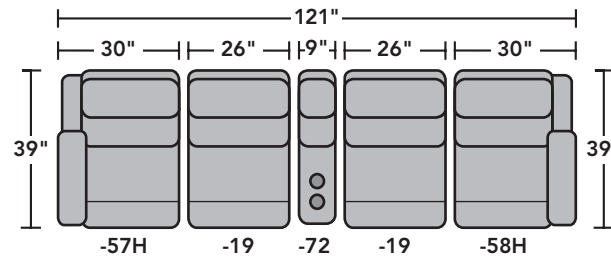

3900 Catalina | Components & Configurations

Sectionals

Components

LAF = Left-Arm-Facing
RAF = Right-Arm-Facing

-23
Full Wedge

-19
Armless Chair

-57
LAF Recliner
-57M
LAF Power Recliner
-57H
LAF Power Recliner with
Power Headrest

-58
RAF Recliner
-58M
RAF Power Recliner
-58H
RAF Power Recliner with
Power Headrest

-59
Armless Recliner
-59M
Armless Power Recliner
-59H
Armless Power Recliner with
Power Headrest

-72
Straight Console

Sample Configurations

Scale 1/4"=1'

Dimensions are in inches and are subject to variance.
© Flexsteel Industries, Inc. 7/22
FLX-CP-FR-CC-3900

FLEXSTEEL®