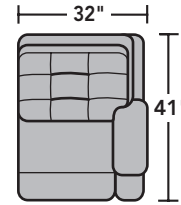

## Sectional Components

LAF = Left-Arm-Facing  
 RAF = Right-Arm-Facing

2810-23  
Full Wedge

2810-19  
Armless Chair

2810-57  
LAF Recliner  
 2810-57M  
LAF Power Recliner  
 2810-57H  
LAF Power Recliner  
with Power Headrest  
 2810-57L  
LAF Power Recliner  
with Power Headrest  
and Lumbar

2810-58  
RAF Recliner  
 2810-58M  
RAF Power Recliner  
 2810-58H  
RAF Power Recliner  
with Power Headrest  
 2810-58L  
RAF Power Recliner  
with Power Headrest  
and Lumbar

2810-59  
Armless Recliner  
 2810-59M  
Armless Power Recliner

## Sectional Sample Configurations

Scale 1/4" = 1'

Dimensions are in inches and are subject to variance.  
 © Flexsteel Industries, Inc. 5/21  
 FLX-CP-FS-CC-2810

FLEXSTEEL®