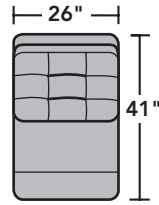

# 2810 Arlo Sectional | Components & Configurations

## Sectional Components

LAF = Left-Arm-Facing  
 RAF = Right-Arm-Facing

2810-23  
Full Wedge

2810-19  
Armless Chair

2810-57  
LAF Recliner  
 2810-57M  
LAF Power Recliner  
 2810-57H  
LAF Power Recliner  
with Power Headrest  
 2810-57L  
LAF Power Recliner  
with Power Headrest  
and Lumbar

## Sectional Sample Configurations

Scale 1/4" = 1'

Dimensions are in inches and are subject to variance.  
 © Flexsteel Industries, Inc. 5/21  
 FLX-CP-FS-CC-2810

FLEXSTEEL®