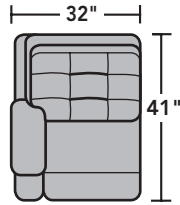

## Sectional Components

LAF = Left-Arm-Facing  
 RAF = Right-Arm-Facing

2810-23  
Full Wedge

2810-19  
Armless Chair

2810-57  
LAF Recliner  
 2810-57M  
LAF Power Recliner  
 2810-57H  
LAF Power Recliner  
with Power Headrest  
 2810-57L  
LAF Power Recliner  
with Power Headrest  
and Lumbar

2810-58  
RAF Recliner  
 2810-58M  
RAF Power Recliner  
 2810-58H  
RAF Power Recliner  
with Power Headrest  
 2810-58L  
RAF Power Recliner  
with Power Headrest  
and Lumbar

2810-59  
Armless Recliner  
 2810-59M  
Armless Power Recliner

## Sectional Sample Configurations

Scale 1/4" = 1'

Dimensions are in inches and are subject to variance.  
 © Flexsteel Industries, Inc. 5/21  
 FLX-CP-FS-CC-2810

FLEXSTEEL®