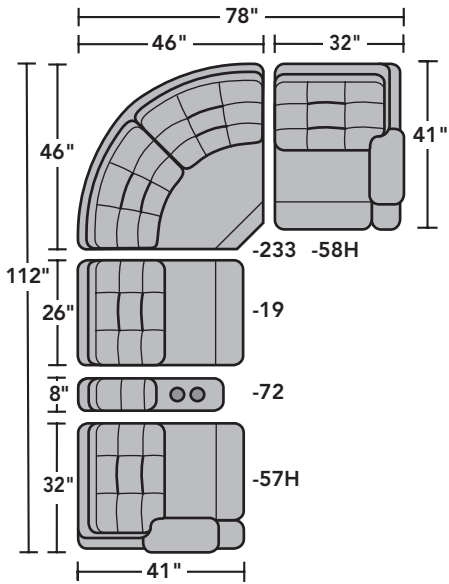

## Sectional Components

LAF = Left-Arm-Facing  
 RAF = Right-Arm-Facing

2810-23  
Full Wedge

2810-19  
Armless Chair

2810-57  
LAF Recliner  
 2810-57M  
LAF Power Recliner  
 2810-57H  
LAF Power Recliner  
with Power Headrest  
 2810-57L  
LAF Power Recliner  
with Power Headrest  
and Lumbar

2810-58  
RAF Recliner  
 2810-58M  
RAF Power Recliner  
 2810-58H  
RAF Power Recliner  
with Power Headrest  
 2810-58L  
RAF Power Recliner  
with Power Headrest  
and Lumbar

2810-59  
Armless Recliner  
 2810-59M  
Armless Power Recliner

2810-72  
Straight Console

## Sectional Sample Configurations

Scale 1/4" = 1'

Dimensions are in inches and are subject to variance.  
 © Flexsteel Industries, Inc. 5/21  
 FLX-CP-FS-CC-2810

FLEXSTEEL®