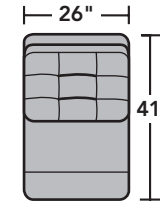

# 2810 Arlo Sectional | Components & Configurations

## Sectional Components

LAF = Left-Arm-Facing  
 RAF = Right-Arm-Facing

2810-23  
Full Wedge

2810-19  
Armless Chair

2810-57  
LAF Recliner  
 2810-57M  
LAF Power Recliner  
 2810-57H  
LAF Power Recliner  
with Power Headrest  
 2810-57L  
LAF Power Recliner  
with Power Headrest  
and Lumbar

2810-58  
RAF Recliner  
 2810-58M  
RAF Power Recliner  
 2810-58H  
RAF Power Recliner  
with Power Headrest  
 2810-58L  
RAF Power Recliner  
with Power Headrest  
and Lumbar

2810-59  
Armless Recliner  
 2810-59M  
Armless Power Recliner

## Sectional Sample Configurations

Scale 1/4" = 1'

Dimensions are in inches and are subject to variance.  
 © Flexsteel Industries, Inc. 5/21  
 FLX-CP-FS-CC-2810

FLEXSTEEL®