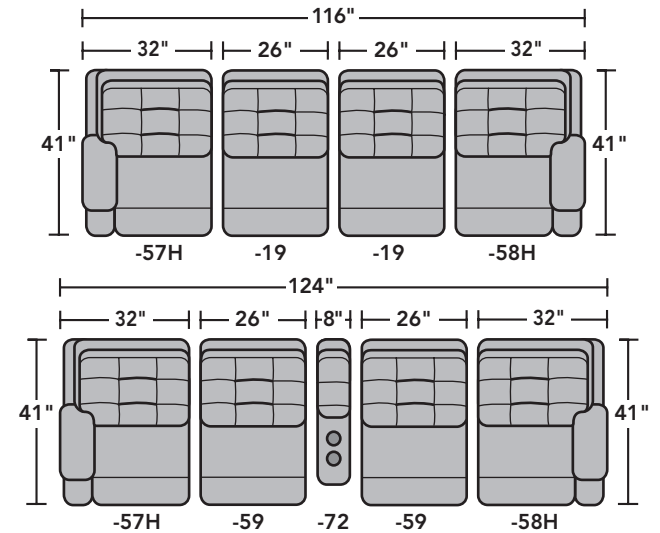

## Sectional Components

LAF = Left-Arm-Facing  
 RAF = Right-Arm-Facing

2810-23  
Full Wedge

2810-19  
Armless Chair

2810-57  
LAF Recliner  
 2810-57M  
LAF Power Recliner  
 2810-57H  
LAF Power Recliner  
with Power Headrest  
 2810-57L  
LAF Power Recliner  
with Power Headrest  
and Lumbar

2810-58  
RAF Recliner  
 2810-58M  
RAF Power Recliner  
 2810-58H  
RAF Power Recliner  
with Power Headrest  
 2810-58L  
RAF Power Recliner  
with Power Headrest  
and Lumbar

2810-59  
Armless Recliner  
 2810-59M  
Armless Power Recliner

## Sectional Sample Configurations

Scale 1/4" = 1'

Dimensions are in inches and are subject to variance.  
 © Flexsteel Industries, Inc. 5/21  
 FLX-CP-FS-CC-2810

FLEXSTEEL®