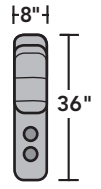

## Sectional Components

LAF = Left-Arm-Facing  
 RAF = Right-Arm-Facing

2810-23  
Full Wedge

2810-19  
Armless Chair

2810-57  
LAF Recliner  
 2810-57M  
LAF Power Recliner  
 2810-57H  
LAF Power Recliner  
with Power Headrest  
 2810-57L  
LAF Power Recliner  
with Power Headrest  
and Lumbar

2810-58  
RAF Recliner  
 2810-58M  
RAF Power Recliner  
 2810-58H  
RAF Power Recliner  
with Power Headrest  
 2810-58L  
RAF Power Recliner  
with Power Headrest  
and Lumbar

2810-59  
Armless Recliner  
 2810-59M  
Armless Power Recliner

## Sectional Sample Configurations

Scale 1/4" = 1'

Dimensions are in inches and are subject to variance.  
 © Flexsteel Industries, Inc. 5/21  
 FLX-CP-FS-CC-2810

FLEXSTEEL®