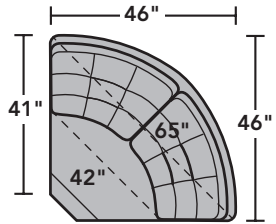

# 2810 Arlo Sectional | Components & Configurations

## Sectional Components

LAF = Left-Arm-Facing  
 RAF = Right-Arm-Facing

2810-23  
Full Wedge

2810-19  
Armless Chair

2810-57  
LAF Recliner  
 2810-57M  
LAF Power Recliner  
 2810-57H  
LAF Power Recliner  
with Power Headrest  
 2810-57L  
LAF Power Recliner  
with Power Headrest  
and Lumbar

## Sectional Sample Configurations

Scale 1/4" = 1'

Dimensions are in inches and are subject to variance.  
 © Flexsteel Industries, Inc. 5/21  
 FLX-CP-FS-CC-2810

FLEXSTEEL®