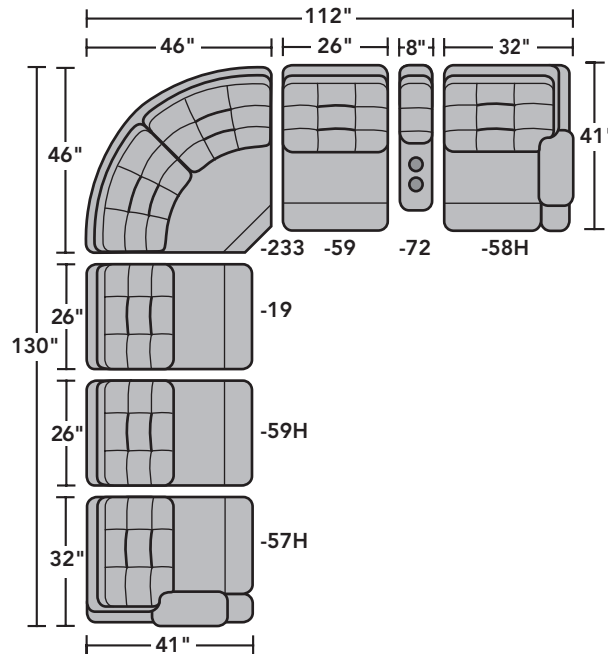

## Sectional Components

LAF = Left-Arm-Facing  
 RAF = Right-Arm-Facing

2810-23  
Full Wedge

2810-19  
Armless Chair

2810-57  
LAF Recliner  
 2810-57M  
LAF Power Recliner  
 2810-57H  
LAF Power Recliner  
with Power Headrest  
 2810-57L  
LAF Power Recliner  
with Power Headrest  
and Lumbar

2810-58  
RAF Recliner  
 2810-58M  
RAF Power Recliner  
 2810-58H  
RAF Power Recliner  
with Power Headrest  
 2810-58L  
RAF Power Recliner  
with Power Headrest  
and Lumbar

2810-59  
Armless Recliner  
 2810-59M  
Armless Power Recliner

2810-72  
Straight Console

## Sectional Sample Configurations

Scale 1/4" = 1'

Dimensions are in inches and are subject to variance.  
 © Flexsteel Industries, Inc. 5/21  
 FLX-CP-FS-CC-2810

FLEXSTEEL®