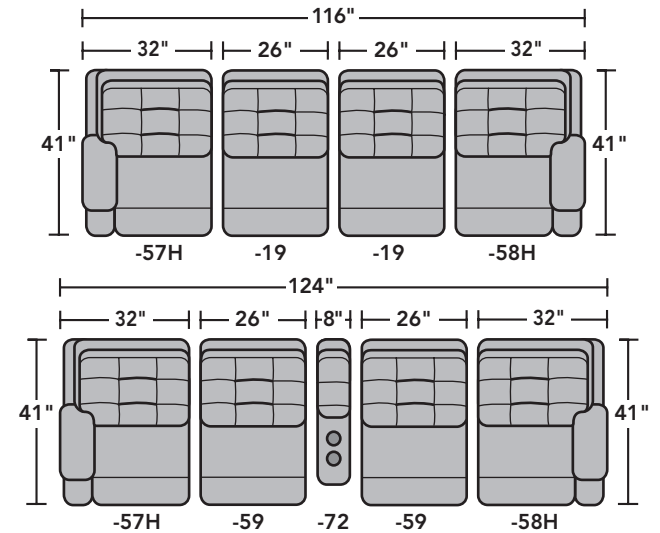

## Sectional Components

LAF = Left-Arm-Facing  
RAF = Right-Arm-Facing

3810-23  
Full Wedge

3810-19  
Armless Chair

3810-57  
LAF Recliner  
3810-57M  
LAF Power Recliner  
3810-57H  
LAF Power Recliner  
with Power Headrest  
3810-57L  
LAF Power Recliner  
with Power Headrest  
and Lumbar

3810-58  
RAF Recliner  
3810-58M  
RAF Power Recliner  
3810-58H  
RAF Power Recliner  
with Power Headrest  
3810-58L  
RAF Power Recliner  
with Power Headrest  
and Lumbar

3810-59  
Armless Recliner  
3810-59M  
Armless Power Recliner

## Sectional Sample Configurations

Scale 1/4" = 1'

Dimensions are in inches and are subject to variance.  
© Flexsteel Industries, Inc. 5/21  
FLX-CP-FS-CC-3810

FLEXSTEEL®