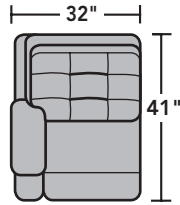

## Sectional Components

LAF = Left-Arm-Facing  
RAF = Right-Arm-Facing

3810-23  
Full Wedge

3810-19  
Armless Chair

3810-57  
LAF Recliner  
3810-57M  
LAF Power Recliner  
3810-57H  
LAF Power Recliner  
with Power Headrest  
3810-57L  
LAF Power Recliner  
with Power Headrest  
and Lumbar

3810-58  
RAF Recliner  
3810-58M  
RAF Power Recliner  
3810-58H  
RAF Power Recliner  
with Power Headrest  
3810-58L  
RAF Power Recliner  
with Power Headrest  
and Lumbar

3810-59  
Armless Recliner  
3810-59M  
Armless Power Recliner

## Sectional Sample Configurations

Scale 1/4" = 1'

Dimensions are in inches and are subject to variance.  
© Flexsteel Industries, Inc. 5/21  
FLX-CP-FS-CC-3810

FLEXSTEEL®