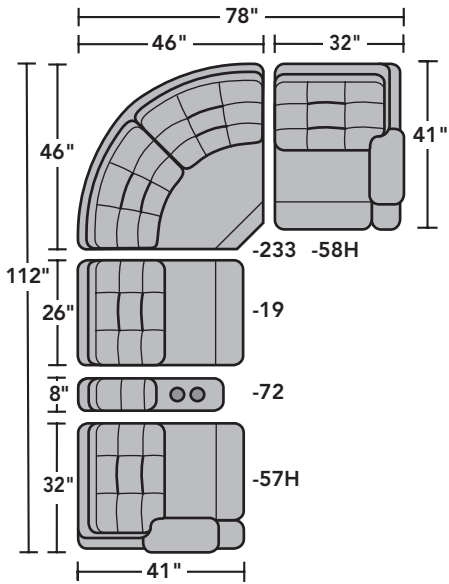

## Sectional Components

LAF = Left-Arm-Facing  
RAF = Right-Arm-Facing

3810-23  
Full Wedge

3810-19  
Armless Chair

3810-57  
LAF Recliner  
3810-57M  
LAF Power Recliner  
3810-57H  
LAF Power Recliner  
with Power Headrest  
3810-57L  
LAF Power Recliner  
with Power Headrest  
and Lumbar

3810-58  
RAF Recliner  
3810-58M  
RAF Power Recliner  
3810-58H  
RAF Power Recliner  
with Power Headrest  
3810-58L  
RAF Power Recliner  
with Power Headrest  
and Lumbar

3810-59  
Armless Recliner  
3810-59M  
Armless Power Recliner

## Sectional Sample Configurations

Scale 1/4" = 1'

Dimensions are in inches and are subject to variance.  
© Flexsteel Industries, Inc. 5/21  
FLX-CP-FS-CC-3810

FLEXSTEEL®