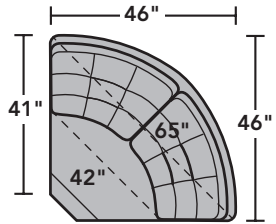

# 3810 Arlo Sectional | Components & Configurations

## Sectional Components

LAF = Left-Arm-Facing  
RAF = Right-Arm-Facing

3810-23  
Full Wedge

3810-19  
Armless Chair

3810-57  
LAF Recliner  
3810-57M  
LAF Power Recliner  
3810-57H  
LAF Power Recliner  
with Power Headrest  
3810-57L  
LAF Power Recliner  
with Power Headrest  
and Lumbar

## Sectional Sample Configurations

Scale 1/4" = 1'

Dimensions are in inches and are subject to variance.  
© Flexsteel Industries, Inc. 5/21  
FLX-CP-FS-CC-3810

FLEXSTEEL®