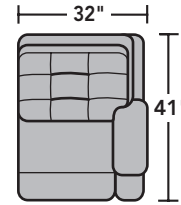

## Sectional Components

LAF = Left-Arm-Facing  
RAF = Right-Arm-Facing

3810-23  
Full Wedge

3810-19  
Armless Chair

3810-57  
LAF Recliner  
3810-57M  
LAF Power Recliner  
3810-57H  
LAF Power Recliner  
with Power Headrest  
3810-57L  
LAF Power Recliner  
with Power Headrest  
and Lumbar

3810-58  
RAF Recliner  
3810-58M  
RAF Power Recliner  
3810-58H  
RAF Power Recliner  
with Power Headrest  
3810-58L  
RAF Power Recliner  
with Power Headrest  
and Lumbar

3810-59  
Armless Recliner  
3810-59M  
Armless Power Recliner

## Sectional Sample Configurations

Scale 1/4" = 1'

Dimensions are in inches and are subject to variance.  
© Flexsteel Industries, Inc. 5/21  
FLX-CP-FS-CC-3810

FLEXSTEEL®