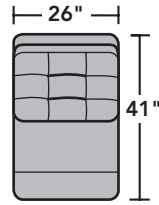

# 3810 Arlo Sectional | Components & Configurations

## Sectional Components

LAF = Left-Arm-Facing  
RAF = Right-Arm-Facing

3810-23  
Full Wedge

3810-19  
Armless Chair

3810-57  
LAF Recliner  
3810-57M  
LAF Power Recliner  
3810-57H  
LAF Power Recliner  
with Power Headrest  
3810-57L  
LAF Power Recliner  
with Power Headrest  
and Lumbar

## Sectional Sample Configurations

Scale 1/4" = 1'

Dimensions are in inches and are subject to variance.  
© Flexsteel Industries, Inc. 5/21  
FLX-CP-FS-CC-3810

FLEXSTEEL®