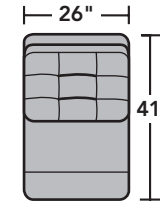

## Sectional Components

LAF = Left-Arm-Facing  
RAF = Right-Arm-Facing

3810-23  
Full Wedge

3810-19  
Armless Chair

3810-57  
LAF Recliner  
3810-57M  
LAF Power Recliner  
3810-57H  
LAF Power Recliner  
with Power Headrest  
3810-57L  
LAF Power Recliner  
with Power Headrest  
and Lumbar

3810-58  
RAF Recliner  
3810-58M  
RAF Power Recliner  
3810-58H  
RAF Power Recliner  
with Power Headrest  
3810-58L  
RAF Power Recliner  
with Power Headrest  
and Lumbar

3810-59  
Armless Recliner  
3810-59M  
Armless Power Recliner

## Sectional Sample Configurations

Scale 1/4" = 1'

Dimensions are in inches and are subject to variance.  
© Flexsteel Industries, Inc. 5/21  
FLX-CP-FS-CC-3810

FLEXSTEEL®