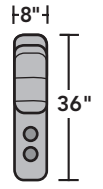

## Sectional Components

LAF = Left-Arm-Facing  
RAF = Right-Arm-Facing

3810-23  
Full Wedge

3810-19  
Armless Chair

3810-57  
LAF Recliner  
3810-57M  
LAF Power Recliner  
3810-57H  
LAF Power Recliner  
with Power Headrest  
3810-57L  
LAF Power Recliner  
with Power Headrest  
and Lumbar

3810-58  
RAF Recliner  
3810-58M  
RAF Power Recliner  
3810-58H  
RAF Power Recliner  
with Power Headrest  
3810-58L  
RAF Power Recliner  
with Power Headrest  
and Lumbar

3810-59  
Armless Recliner  
3810-59M  
Armless Power Recliner

## Sectional Sample Configurations

Scale 1/4" = 1'

Dimensions are in inches and are subject to variance.  
© Flexsteel Industries, Inc. 5/21  
FLX-CP-FS-CC-3810

FLEXSTEEL®