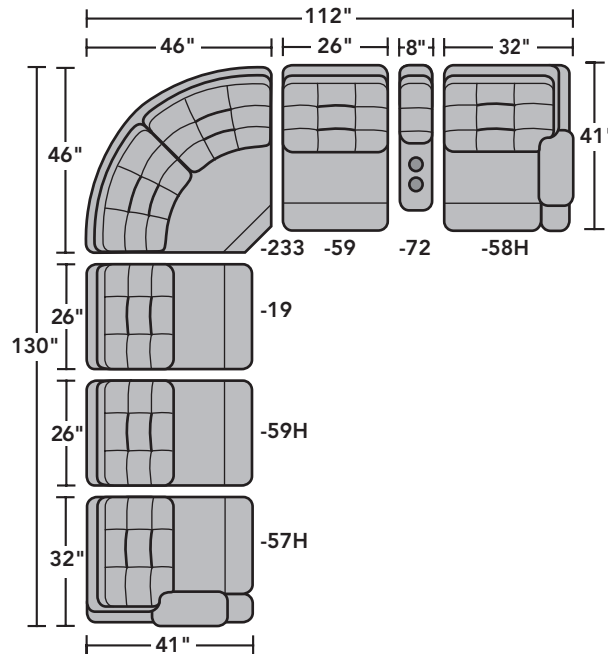

## Sectional Components

LAF = Left-Arm-Facing  
RAF = Right-Arm-Facing

3810-23  
Full Wedge

3810-19  
Armless Chair

3810-57  
LAF Recliner  
3810-57M  
LAF Power Recliner  
3810-57H  
LAF Power Recliner  
with Power Headrest  
3810-57L  
LAF Power Recliner  
with Power Headrest  
and Lumbar

3810-58  
RAF Recliner  
3810-58M  
RAF Power Recliner  
3810-58H  
RAF Power Recliner  
with Power Headrest  
3810-58L  
RAF Power Recliner  
with Power Headrest  
and Lumbar

3810-59  
Armless Recliner  
3810-59M  
Armless Power Recliner

## Sectional Sample Configurations

Scale 1/4" = 1'

Dimensions are in inches and are subject to variance.  
© Flexsteel Industries, Inc. 5/21  
FLX-CP-FS-CC-3810

FLEXSTEEL®