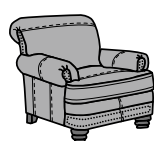

7791-33
LAF Corner Sofa
37"h x 94"w x 42"d

7791-34
RAF Corner Sofa
37"h x 94"w x 42"d

7791-37
LAF Sofa
37"h x 78"w x 42"d

7791-38
RAF Sofa
37"h x 78"w x 42"d

7791-503
High-Leg Recliner
7791-503M
Power High-Leg Recliner
42"h x 33"w x 40"d

SAMPLE CONFIGURATIONS

BAY BRIDGE *heavy-thread stitching*

N7791 NuvoLeather

B3791 leather/Kashmira

(pillows are not standard on any heavy-thread stitching SKUs)

N7791-31 | B3791-31
Sofa
37"h x 85"w x 42"d

N7791-20 | B3791-20
Love Seat
37"h x 60"w x 42"d