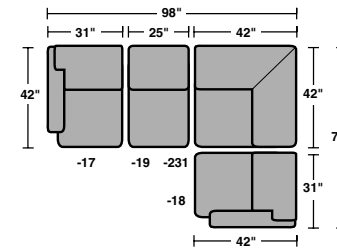

7791-20
Love Seat
37"h x 60"w x 42"d

7791-10
Chair
37"h x 40"w x 42"d

7791-08
Ottoman
19"h x 28"w x 22"d

7791-25
LAF Chaise
37"h x 34"w x 68"d

7791-26
RAF Chaise
37"h x 34"w x 68"d

7791-27
LAF Love Seat
37"h x 54"w x 42"d

7791-28
RAF Love Seat
37"h x 54"w x 42"d

7791-29
Armless Love Seat
37"h x 49"w x 42"d

7791-19
Armless Chair
37"h x 25"w x 42"d

7791-17
LAF Chair
37"h x 31"w x 42"d

7791-18
RAF Chair
37"h x 31"w x 42"d

7791-231
Corner Chair
37"h x 42"w x 42"d

7791-33
LAF Corner Sofa
37"h x 94"w x 42"d

7791-34
RAF Corner Sofa
37"h x 94"w x 42"d

7791-37
LAF Sofa
37"h x 78"w x 42"d

7791-38
RAF Sofa
37"h x 78"w x 42"d

7791-503
High-Leg Recliner
7791-503M
Power High-Leg Recliner
42"h x 33"w x 40"d

SAMPLE CONFIGURATIONS

BAY BRIDGE *heavy-thread stitching*

N7791 NuvoLeather

B3791 leather/Kashmira

(pillows are not standard on any heavy-thread stitching SKUs)

N7791-31 | B3791-31
Sofa
37"h x 85"w x 42"d

N7791-20 | B3791-20
Love Seat
37"h x 60"w x 42"d