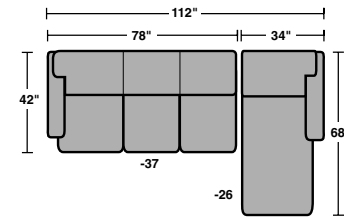

7791-20
Love Seat
37"h x 60"w x 42"d

7791-10
Chair
37"h x 40"w x 42"d

7791-08
Ottoman
19"h x 28"w x 22"d

7791-25
LAF Chaise
37"h x 34"w x 68"d

7791-26
RAF Chaise
37"h x 34"w x 68"d

7791-27
LAF Love Seat
37"h x 54"w x 42"d

7791-28
RAF Love Seat
37"h x 54"w x 42"d

7791-29
Armless Love Seat
37"h x 49"w x 42"d

7791-19
Armless Chair
37"h x 25"w x 42"d

7791-17
LAF Chair
37"h x 31"w x 42"d

7791-18
RAF Chair
37"h x 31"w x 42"d

7791-231
Corner Chair
37"h x 42"w x 42"d

7791-33
LAF Corner Sofa
37"h x 94"w x 42"d

7791-34
RAF Corner Sofa
37"h x 94"w x 42"d

7791-37
LAF Sofa
37"h x 78"w x 42"d

7791-38
RAF Sofa
37"h x 78"w x 42"d

7791-503
High-Leg Recliner
7791-503M
Power High-Leg Recliner
42"h x 33"w x 40"d

SAMPLE CONFIGURATIONS

BAY BRIDGE *heavy-thread stitching*

N7791 NuvoLeather

B3791 leather/Kashmira

(pillows are not standard on any heavy-thread stitching SKUs)

N7791-31 | B3791-31
Sofa
37"h x 85"w x 42"d

N7791-20 | B3791-20
Love Seat
37"h x 60"w x 42"d