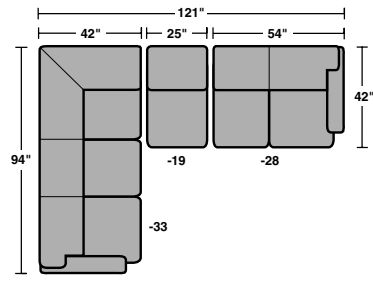

7791-20
Love Seat
37"h x 60"w x 42"d

7791-10
Chair
37"h x 40"w x 42"d

7791-08
Ottoman
19"h x 28"w x 22"d

7791-25
LAF Chaise
37"h x 34"w x 68"d

7791-26
RAF Chaise
37"h x 34"w x 68"d

7791-27
LAF Love Seat
37"h x 54"w x 42"d

7791-28
RAF Love Seat
37"h x 54"w x 42"d

7791-29
Armless Love Seat
37"h x 49"w x 42"d

7791-19
Armless Chair
37"h x 25"w x 42"d

7791-17
LAF Chair
37"h x 31"w x 42"d

7791-18
RAF Chair
37"h x 31"w x 42"d

7791-231
Corner Chair
37"h x 42"w x 42"d

7791-33
LAF Corner Sofa
37"h x 94"w x 42"d

7791-34
RAF Corner Sofa
37"h x 94"w x 42"d

7791-37
LAF Sofa
37"h x 78"w x 42"d

7791-38
RAF Sofa
37"h x 78"w x 42"d

7791-503
High-Leg Recliner
7791-503M
Power High-Leg Recliner
42"h x 33"w x 40"d

SAMPLE CONFIGURATIONS

BAY BRIDGE *heavy-thread stitching*

N7791 NuvoLeather

B3791 leather/Kashmira

(pillows are not standard on any heavy-thread stitching SKUs)

N7791-31 | B3791-31
Sofa
37"h x 85"w x 42"d

N7791-20 | B3791-20
Love Seat
37"h x 60"w x 42"d