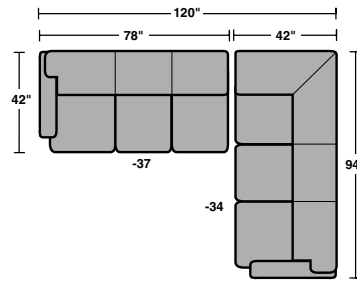

7791-20
Love Seat
37"h x 60"w x 42"d

7791-10
Chair
37"h x 40"w x 42"d

7791-08
Ottoman
19"h x 28"w x 22"d

7791-25
LAF Chaise
37"h x 34"w x 68"d

7791-26
RAF Chaise
37"h x 34"w x 68"d

7791-27
LAF Love Seat
37"h x 54"w x 42"d

7791-28
RAF Love Seat
37"h x 54"w x 42"d

7791-29
Armless Love Seat
37"h x 49"w x 42"d

7791-19
Armless Chair
37"h x 25"w x 42"d

7791-17
LAF Chair
37"h x 31"w x 42"d

7791-18
RAF Chair
37"h x 31"w x 42"d

7791-231
Corner Chair
37"h x 42"w x 42"d

7791-33
LAF Corner Sofa
37"h x 94"w x 42"d

7791-34
RAF Corner Sofa
37"h x 94"w x 42"d

7791-37
LAF Sofa
37"h x 78"w x 42"d

7791-38
RAF Sofa
37"h x 78"w x 42"d

7791-503
High-Leg Recliner
7791-503M
Power High-Leg Recliner
42"h x 33"w x 40"d

SAMPLE CONFIGURATIONS

BAY BRIDGE *heavy-thread stitching*

N7791 NuvoLeather

B3791 leather/Kashmira

(pillows are not standard on any heavy-thread stitching SKUs)

N7791-31 | B3791-31
Sofa
37"h x 85"w x 42"d

N7791-20 | B3791-20
Love Seat
37"h x 60"w x 42"d