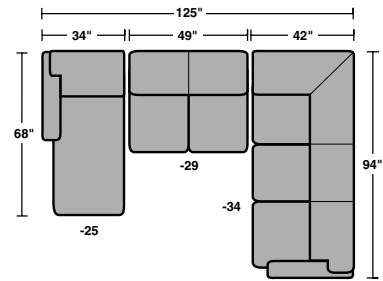

7791-20
Love Seat
37"h x 60"w x 42"d

7791-10
Chair
37"h x 40"w x 42"d

7791-08
Ottoman
19"h x 28"w x 22"d

7791-25
LAF Chaise
37"h x 34"w x 68"d

7791-26
RAF Chaise
37"h x 34"w x 68"d

7791-27
LAF Love Seat
37"h x 54"w x 42"d

7791-28
RAF Love Seat
37"h x 54"w x 42"d

7791-29
Armless Love Seat
37"h x 49"w x 42"d

7791-19
Armless Chair
37"h x 25"w x 42"d

7791-17
LAF Chair
37"h x 31"w x 42"d

7791-18
RAF Chair
37"h x 31"w x 42"d

7791-231
Corner Chair
37"h x 42"w x 42"d

7791-33
LAF Corner Sofa
37"h x 94"w x 42"d

7791-34
RAF Corner Sofa
37"h x 94"w x 42"d

7791-37
LAF Sofa
37"h x 78"w x 42"d

7791-38
RAF Sofa
37"h x 78"w x 42"d

7791-503
High-Leg Recliner
7791-503M
Power High-Leg Recliner
42"h x 33"w x 40"d

SAMPLE CONFIGURATIONS

BAY BRIDGE *heavy-thread stitching*

N7791 NuvoLeather

B3791 leather/Kashmira

(pillows are not standard on any heavy-thread stitching SKUs)

N7791-31 | B3791-31
Sofa
37"h x 85"w x 42"d

N7791-20 | B3791-20
Love Seat
37"h x 60"w x 42"d