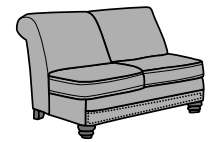

Together to stay. Our sturdy, precision-engineered frames are so strong, they're covered by our lifetime warranty.

BAY BRIDGE

LAF = Left Arm Facing
RAF = Right Arm Facing

7791 fabric (pillows standard)

7791-31
Sofa
37"h x 85"w x 42"d

7791-20
Love Seat
37"h x 60"w x 42"d

7791-10
Chair
37"h x 40"w x 42"d

7791-08
Ottoman
19"h x 28"w x 22"d

7791-25
LAF Chaise
37"h x 34"w x 68"d

7791-26
RAF Chaise
37"h x 34"w x 68"d

7791-27
LAF Love Seat
37"h x 54"w x 42"d

7791-28
RAF Love Seat
37"h x 54"w x 42"d

7791-29
Armless Love Seat
37"h x 49"w x 42"d

7791-19
Armless Chair
37"h x 25"w x 42"d

7791-17
LAF Chair
37"h x 31"w x 42"d

7791-18
RAF Chair
37"h x 31"w x 42"d

7791-231
Corner Chair
37"h x 42"w x 42"d