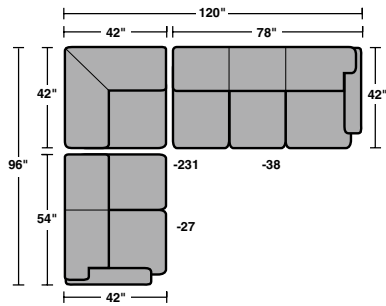

7791-20
Love Seat
37"h x 60"w x 42"d

7791-10
Chair
37"h x 40"w x 42"d

7791-08
Ottoman
19"h x 28"w x 22"d

7791-25
LAF Chaise
37"h x 34"w x 68"d

7791-26
RAF Chaise
37"h x 34"w x 68"d

7791-27
LAF Love Seat
37"h x 54"w x 42"d

7791-28
RAF Love Seat
37"h x 54"w x 42"d

7791-29
Armless Love Seat
37"h x 49"w x 42"d

7791-19
Armless Chair
37"h x 25"w x 42"d

7791-17
LAF Chair
37"h x 31"w x 42"d

7791-18
RAF Chair
37"h x 31"w x 42"d

7791-231
Corner Chair
37"h x 42"w x 42"d

7791-33
LAF Corner Sofa
37"h x 94"w x 42"d

7791-34
RAF Corner Sofa
37"h x 94"w x 42"d

7791-37
LAF Sofa
37"h x 78"w x 42"d

7791-38
RAF Sofa
37"h x 78"w x 42"d

7791-503
High-Leg Recliner
7791-503M
Power High-Leg Recliner
42"h x 33"w x 40"d

SAMPLE CONFIGURATIONS

BAY BRIDGE *heavy-thread stitching*

N7791 NuvoLeather

B3791 leather/Kashmira

(pillows are not standard on any heavy-thread stitching SKUs)

N7791-31 | B3791-31
Sofa
37"h x 85"w x 42"d

N7791-20 | B3791-20
Love Seat
37"h x 60"w x 42"d