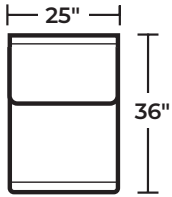

# 7730 Jewel Components & Configurations

Sectional

## Components

LAF = Left-Arm-Facing  
 RAF = Right-Arm-Facing

-19  
 Armless Chair

-23  
 Full Wedge

-27  
 LAF Loveseat

-28  
 RAF Loveseat