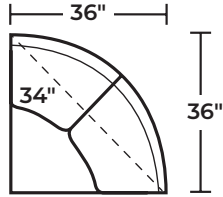

# 7730 Jewel Components & Configurations

Sectional

## Components

LAF = Left-Arm-Facing  
 RAF = Right-Arm-Facing

-19  
 Armless Chair

-23  
 Full Wedge

-27  
 LAF Loveseat

-28  
 RAF Loveseat